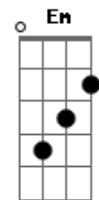

© ukulele-chords.com