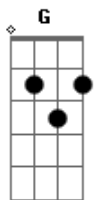

© ukulele-chords.com