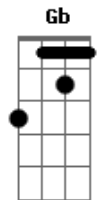

© ukulele-chords.com