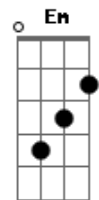

© ukulele-chords.com