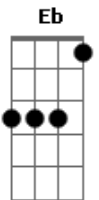

© ukulele-chords.com