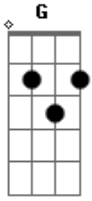

JC Carmo - Sadness gives way to joy

tom:

Intro: G C G Am C Em Am

G Am C Em
I can feel the joy
G Am C Em
Of the moments of nostalgia
G Am C Em
All love includes sorrow
G Am C F Em
And the illusion of a fantasy

Gb G C
Sacrifice makes you worthy and can lead you to triumph

C Em G Am
Let's go, sadness gives way to joy
C Em G Am

Let's go, and positivity to enjoy

G Am C Em
I want to feel the joy
G Am C Em
To live only in the moment
G Am C Em
Without the pains of the way
G Am C F Em
And the prisons of discontent

Gb G C
Sacrifice makes you worthy and can lead you to triumph

C Em G Am
Let's go, sadness gives way to joy
C Em G Am
Let's go, and positivity to enjoy

Acordes

© ukulele-chords.com

© ukulele-chords.com

© ukulele-chords.com