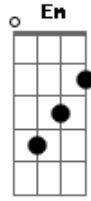

JC Carmo - Sadness gives way to joy

tom:

Intro: G C G Am C Em Am

G Am C Em
I can feel the joy
G Am C Em
Of the moments of nostalgia
G Am C Em
All love includes sorrow
G Am C F Em
And the illusion of a fantasy

Gb G C
Sacrifice makes you worthy and can lead you to triumph

C Em G Am
Let's go, sadness gives way to joy
C Em G Am

Let's go, and positivity to enjoy

G Am C Em
I want to feel the joy
G Am C Em
To live only in the moment
G Am C Em
Without the pains of the way
G Am C F Em
And the prisons of discontent

Gb G C
Sacrifice makes you worthy and can lead you to triumph

C Em G Am
Let's go, sadness gives way to joy
C Em G Am
Let's go, and positivity to enjoy

Acordes

© ukulele-chords.com

© ukulele-chords.com

© ukulele-chords.com