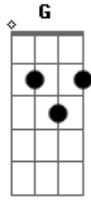

JC Carmo - Sadness gives way to joy

tom:

Intro: G C G Am C Em Am

G Am C Em
I can feel the joy
G Am C Em
Of the moments of nostalgia
G Am C Em
All love includes sorrow
G Am C F Em
And the illusion of a fantasy

Gb G C
Sacrifice makes you worthy and can lead you to triumph

C Em G Am
Let's go, sadness gives way to joy
C Em G Am

Let's go, and positivity to enjoy

G Am C Em
I want to feel the joy
G Am C Em
To live only in the moment
G Am C Em
Without the pains of the way
G Am C F Em
And the prisons of discontent

Gb G C
Sacrifice makes you worthy and can lead you to triumph

C Em G Am
Let's go, sadness gives way to joy
C Em G Am
Let's go, and positivity to enjoy

Acordes

© ukulele-chords.com

© ukulele-chords.com

© ukulele-chords.com