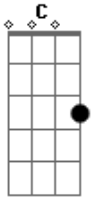

JC Carmo - Sadness gives way to joy

tom:

Intro: G C G Am C Em Am

G Am C Em
I can feel the joy
G Am C Em
Of the moments of nostalgia
G Am C Em
All love includes sorrow
G Am C F Em
And the illusion of a fantasy

Gb G C
Sacrifice makes you worthy and can lead you to triumph

C Em G Am
Let's go, sadness gives way to joy
C Em G Am

Let's go, and positivity to enjoy

G Am C Em
I want to feel the joy
G Am C Em
To live only in the moment
G Am C Em
Without the pains of the way
G Am C F Em
And the prisons of discontent

Gb G C
Sacrifice makes you worthy and can lead you to triumph

C Em G Am
Let's go, sadness gives way to joy
C Em G Am
Let's go, and positivity to enjoy

Acordes

© ukulele-chords.com

© ukulele-chords.com

© ukulele-chords.com