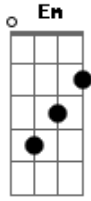

JC Carmo - Sadness gives way to joy

tom:

Intro: G C G Am C Em Am

G Am C Em
I can feel the joy
G Am C Em
Of the moments of nostalgia
G Am C Em
All love includes sorrow
G Am C F Em
And the illusion of a fantasy

Gb G C
Sacrifice makes you worthy and can lead you to triumph

C Em G Am
Let's go, sadness gives way to joy
C Em G Am

Let's go, and positivity to enjoy

G Am C Em
I want to feel the joy
G Am C Em
To live only in the moment
G Am C Em
Without the pains of the way
G Am C F Em
And the prisons of discontent

Gb G C
Sacrifice makes you worthy and can lead you to triumph

C Em G Am
Let's go, sadness gives way to joy
C Em G Am
Let's go, and positivity to enjoy

Acordes

© ukulele-chords.com

© ukulele-chords.com

© ukulele-chords.com