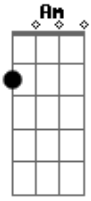

Gb G C
Sacrifice makes you worthy and can lead you to triumph

C Em G Am
Let's go, sadness gives way to joy
C Em G Am

Let's go, and positivity to enjoy

G Am C Em
I want to feel the joy
G Am C Em
To live only in the moment
G Am C Em
Without the pains of the way
G Am C F Em
And the prisons of discontent

Gb G C
Sacrifice makes you worthy and can lead you to triumph

C Em G Am
Let's go, sadness gives way to joy
C Em G Am
Let's go, and positivity to enjoy

Acordes

© ukulele-chords.com

© ukulele-chords.com

© ukulele-chords.com