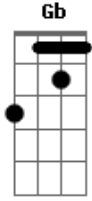

© ukulele-chords.com