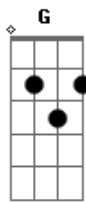

© ukulele-chords.com