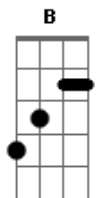

Jason Walker - Kiss me

Tom: B

(com acordes na forma de

G)

Afinação: D G C F A D

Capostrate na 4ª casa

Em G
Kiss me out of the bearded barley
C D
Nightly, beside the green, green grass
Em G
Swing, swing, swing the spinning step
C G C
I'll wear those shoes and you will wear that dress

C D Em G
Oh, kiss me beneath the milky twilight
C D Em G
Lead me out on the moonlit floor
C D Em G
Lift your open hand and strike up the band
C
and make the fireflies dance
G C
Silver moon's sparkling

D
So kiss me
Em G
Kiss me down by the broken tree house
C D
Swing me upon its hanging tire
Em G
Bring, bring, bring your flowered hat
C G C
We'll take the trail marked on your father's map
C D Em G
Oh, kiss me beneath the milky twilight
C D Em G
Lead me out on the moonlit floor
C D Em G
Lift your open hand and strike up the band
C
and make the fireflies dance
G C
Silver moon's sparkling
D
So kiss me

Acordes

© ukulele-chords.com