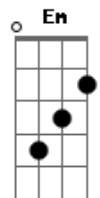

© ukulele-chords.com