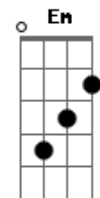

© ukulele-chords.com