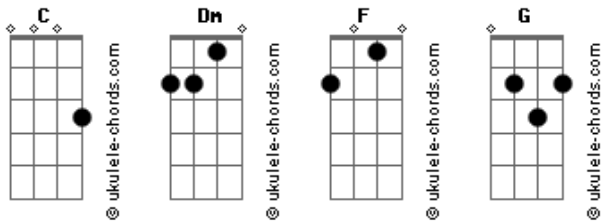

# Jason Upton - Never Alone Martin

tom:

Intro: C Dm C F G

C Dm C F G  
 Sometimes we feel so afraid  
 C  
 Sometimes we feel so lonely  
 Dm C F  
 Sometimes we feel confused  
 G  
 Sometimes we feel so helpless

And we don't know what to do

C Dm  
 It's so hard to believe it  
 C F  
 If we never heard it  
 G G  
 The voice of our father saying our name

C  
 You're not alone  
 Dm  
 You're not alone  
 C F  
 I'll never leave you  
 F G  
 I'll never leave you  
 Oh lord

C  
 Sometimes  
 Dm C F  
 We're sitting in the middle of the dark at night  
 G  
 Sitting on the piano playing right on  
 C  
 Sometimes

## Acordes

Dm C F  
 Just sing till the seal come  
 G  
 Sing it oh

C  
 I'm not alone  
 Dm  
 I'm not alone  
 C F  
 You never leave me  
 F G  
 You never leave me

Oh lord

C Dm  
 Never alone martin  
 C F  
 Never alone martin  
 F G  
 I'll never leave you  
 I'll never leave you no