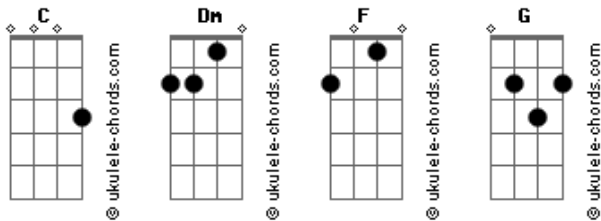

Jason Upton - Never Alone Martin

tom:

Intro: C Dm C F G

C Dm C F G
 Sometimes we feel so afraid
 C
 Sometimes we feel so lonely
 Dm C F
 Sometimes we feel confused
 G
 Sometimes we feel so helpless

And we don't know what to do

C Dm
 It's so hard to believe it
 C F
 If we never heard it
 G G
 The voice of our father saying our name

C
 You're not alone
 Dm
 You're not alone
 C F
 I'll never leave you
 F G
 I'll never leave you
 Oh lord

C
 Sometimes
 Dm C F
 We're sitting in the middle of the dark at night
 G
 Sitting on the piano playing right on
 C
 Sometimes

Acordes

Dm C F
 Just sing till the seal come
 G
 Sing it oh

C
 I'm not alone
 Dm
 I'm not alone
 C F
 You never leave me
 F G
 You never leave me