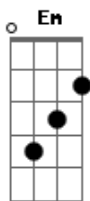

© ukulele-chords.com