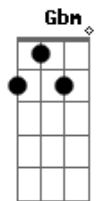

© ukulele-chords.com