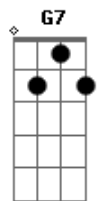

© ukulele-chords.com