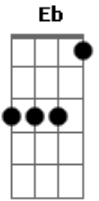

Jason Mraz - Rocketman

Tom: F

Capo: optional

Chord formations (Eb Ab Db Gb Bb Eb):

- Gm 466444
- C 446664
- Eb 022100
- Bb 223332
- F 244322

Gm C
She packed my bags last night pre-flight
Gm C
Zero hour, nine a.m.
Eb Bb quick Eb F
And I'm gonna be high as a kite by then
Gm C
I miss the earth so much, I miss my wife
Gm C
It's so lonely out in space
Eb Bb quick Eb F
On such a timeless flight
{x2}
Bb Eb
And I think it's gonna be a long, long time

Bb
'Till touch down brings me round again to find
Eb
I'm not the man they think I am at home
Bb C
Oh no, no, no, I'm a rocket man
Eb Bb
Rocket man, burning out his fuse up here alone
(Eb between Choruses)

Gm C
Mars ain't the kind of place to raise your kids
Gm C
In fact it's cold as hell
Eb Bb quick Eb F
And there's no one there to raise them, if you did
Gm C
And all this science I don't understand
Gm C
It's just my job, five days a week
Eb Bb quick Eb F
A rocket man, a rocket man

Chorus {x2 again}
Eb Bb
And I think it's gonna be a long, long time {x4 sounds pretty good, end w/ Eb}

Acordes

© ukulele-chords.com

© ukulele-chords.com

© ukulele-chords.com

© ukulele-chords.com

© ukulele-chords.com