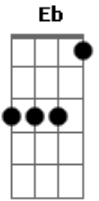

Jason Mraz - Rocketman

Tom: F

Capo: optional

Chord formations (Eb Ab Db Gb Bb Eb):

- Gm 466444
- C 446664
- Eb 022100
- Bb 223332
- F 244322

Gm C
She packed my bags last night pre-flight
Gm C
Zero hour, nine a.m.
Eb Bb quick Eb F
And I'm gonna be high as a kite by then
Gm C
I miss the earth so much, I miss my wife
Gm C
It's so lonely out in space
Eb Bb quick Eb F
On such a timeless flight
{x2}
Bb Eb
And I think it's gonna be a long, long time

Bb
'Till touch down brings me round again to find
Eb
I'm not the man they think I am at home
Bb C
Oh no, no, no, I'm a rocket man
Eb Bb
Rocket man, burning out his fuse up here alone
(Eb between Choruses)

Gm C
Mars ain't the kind of place to raise your kids
Gm C
In fact it's cold as hell
Eb Bb quick Eb F
And there's no one there to raise them, if you did
Gm C
And all this science I don't understand
Gm C
It's just my job, five days a week
Eb Bb quick Eb F
A rocket man, a rocket man

Chorus {x2 again}
Eb Bb
And I think it's gonna be a long, long time {x4 sounds pretty good, end w/ Eb

Acordes

© ukulele-chords.com

© ukulele-chords.com

© ukulele-chords.com

© ukulele-chords.com

© ukulele-chords.com