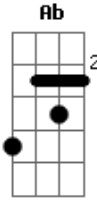

Jason Mraz - Rocketman

Tom: F

Capo: optional

Chord formations (Eb Ab Db Gb Bb Eb):

- Gm 466444
- C 446664
- Eb 022100
- Bb 223332
- F 244322

Gm C
She packed my bags last night pre-flight
Gm C
Zero hour, nine a.m.
Eb Bb quick Eb F
And I'm gonna be high as a kite by then
Gm C
I miss the earth so much, I miss my wife
Gm C
It's so lonely out in space
Eb Bb quick Eb F
On such a timeless flight
{x2}
Bb Eb
And I think it's gonna be a long, long time

Bb
'Till touch down brings me round again to find
Eb
I'm not the man they think I am at home
Bb C
Oh no, no, no, I'm a rocket man
Eb Bb
Rocket man, burning out his fuse up here alone
(Eb between Choruses)

Chorus {x2 again}
Eb Bb
And I think it's gonna be a long, long time {x4 sounds pretty good, end w/ Eb

Acordes

© ukulele-chords.com

© ukulele-chords.com

© ukulele-chords.com

© ukulele-chords.com

© ukulele-chords.com