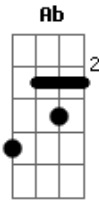

© ukulele-chords.com