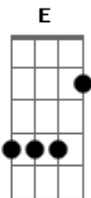

© ukulele-chords.com