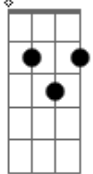

© ukulele-chords.com

G