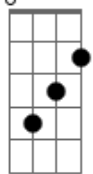

© ukulele-chords.com

Em