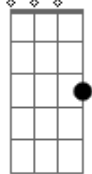

© ukulele-chords.com

C