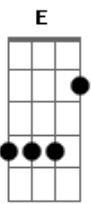

© ukulele-chords.com