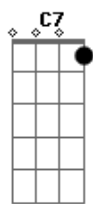

Bm7
 it's a long way down
E
 Long it's a long way-ee-ay

(verse 3) (Here just palm mute the base notes of the verse chords)

change is coming baby don't be startled lady
 every once in awhile they do it again
 you're gonna shake it, shake it you know you wanna take it
 back to where you once belonged
 back beneath the sheets and between the pillow cases
 and the snake he races out and then he tangles into your hair
 oh, funny the fruits you choose oh the time it takes the words
 you lose
 and it all goes back to rotation over the back of your hand
 said the back of your hand said the back of your hand
 well the map is your hand it's the back of your hand
 s-s-said the back of your hand you know the map is your hand
 oh you better take pictures and remember what you can

D7 **C7**
 cause it's a long, long way
D7
 and it's a long, long way-ee
D7 **C7**
 and it's a long, long,
D7 **C7** **Gb**
 mm it's a long, lo-ong way down
D7 **C7** **Bm7**
 cause it's a long way, long way down
E **Gbm7**
 ooh it's a long ooo-oo-oo

h = hammer
 p = pull

Acordes

© ukulele-chords.com

© ukulele-chords.com

© ukulele-chords.com

© ukulele-chords.com

© ukulele-chords.com

© ukulele-chords.com