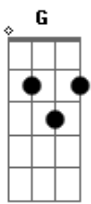

(bridge)

Gbm7 **E**
oh, it's a it's a dead end it's ts ts ts ts ts dead end day
D7 **C7**
it's a dead, a lonely day
Gbm7 **E**
said it's it's a dead end and it's ts ts ts ts ts dead end
thing

D7 **C7**
it's a dead end, a lonely day
D7 **C7** **Gb**
and it's a long way a long way down sing it again
D7 **C7**
and it's a long, long way

Bm7
it's a long way down
E
Long it's a long way-ee-ay

(verse 3) (Here just palm mute the base notes of the verse chords)

change is coming baby don't be startled lady
every once in awhile they do it again
you're gonna shake it, shake it you know you wanna take it
back to where you once belonged
back beneath the sheets and between the pillow cases
and the snake he races out and then he tangles into your hair
oh, funny the fruits you choose oh the time it takes the words
you lose
and it all goes back to rotation over the back of your hand
said the back of your hand said the back of your hand
well the map is your hand it's the back of your hand
s-s-said the back of your hand you know the map is your hand
oh you better take pictures and remember what you can

D7 **C7**
cause it's a long, long way
D7
and it's a long, long way-ee
D7 **C7**
and it's a long, long,
D7 **C7** **Gb**
mm it's a long, lo-ong way down
D7 **C7** **Bm7**
cause it's a long way, long way down
E **Gbm7**
ooh it's a long ooo-oo-oo

h = hammer
p = pull

Acordes

© ukulele-chords.com