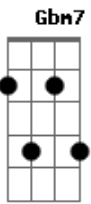

© ukulele-chords.com