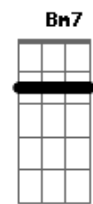

D7 **C7**
 cause it's a long, long way
D7
 and it's a long, long way-ee
D7 **C7**
 and it's a long, long,
D7 **C7** **Gb**
 mm it's a long, lo-ong way down
D7 **C7** **Bm7**
 cause it's a long way, long way down
E **Gbm7**
 ooh it's a long ooo-oo-oo

h = hammer
 p = pull

Acordes

© ukulele-chords.com

© ukulele-chords.com

© ukulele-chords.com

© ukulele-chords.com

© ukulele-chords.com

© ukulele-chords.com