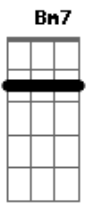

© ukulele-chords.com