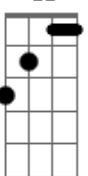

© ukulele-chords.com

Caug