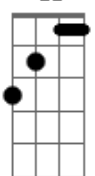

# Japanese Breakfast - Be Sweet

tom:

Intro: **Dm7** **F** **Bb7M** **C** **Dm**

[Primeira Parte]

**Dm7**  
Tell the men I'm coming  
**Dm7** **F**  
Tell them count the days  
**F** **Bb7M** **C** **Dm7**  
I can feel the night passing by like a mistake waiting for me

( **Dm** **F** **Bb7M** **C** **Dm7** )

[Segunda Parte]

© ukulele-chords.com

**C**

© ukulele-chords.com

**Gm**

© ukulele-chords.com

**Am**

© ukulele-chords.com

**Eb**

[Refrão]

**C** **Dm7**  
Be sweet to me baby  
**Dm7** **Bb7M** **C**  
I want to believe in you I want to believe  
**Dm7**  
Be sweet to me baby  
**Dm7** **Bb7M** **C**  
I want to believe in you I want to believe in something  
**Dm7**  
Be sweet to me baby  
**Dm7** **Bb7M** **C**  
I want to believe in you I want to believe  
**Dm7**  
Be sweet to me baby  
**Dm7** **Bb7M** **Dm7**  
I want to believe in you I want to believe in something