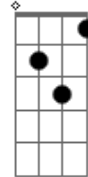

© ukulele-chords.com

Am