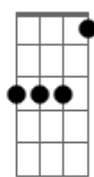

# Japanese Breakfast - Be Sweet

tom:

Intro: **Dm7** **F** **Bb7M** **C** **Dm**

[Primeira Parte]

**Dm7**  
Tell the men I'm coming  
**Dm7** **F**  
Tell them count the days  
**F** **Bb7M** **C** **Dm7**  
I can feel the night passing by like a mistake waiting for me

( **Dm** **F** **Bb7M** **C** **Dm7** )

[Segunda Parte]

© ukulele-chords.com

**C**

© ukulele-chords.com

**Gm**

© ukulele-chords.com

**Am**

© ukulele-chords.com

**Eb**

[Refrão]

**C** **Dm7**  
Be sweet to me baby  
**Dm7** **Bb7M** **C**  
I want to believe in you I want to believe  
**Dm7**  
Be sweet to me baby  
**Dm7** **Bb7M** **C**  
I want to believe in you I want to believe in something  
**Dm7**  
Be sweet to me baby  
**Dm7** **Bb7M** **C**  
I want to believe in you I want to believe  
**Dm7**  
Be sweet to me baby  
**Dm7** **Bb7M** **Dm7**  
I want to believe in you I want to believe in something