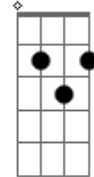

© ukulele-chords.com

Bb