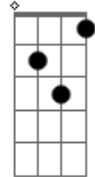

© ukulele-chords.com

Am