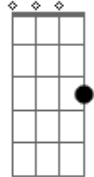

© ukulele-chords.com

Gm