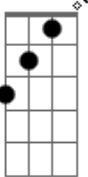

Japanese Breakfast - Be Sweet

tom:

Intro: **Dm7** **F** **Bb7M** **C** **Dm**

[Primeira Parte]

Dm7
Tell the men I'm coming
Dm7 **F**
Tell them count the days
F **Bb7M** **C** **Dm7**
I can feel the night passing by like a mistake waiting for me

Dm7
Caught up in my feelings
Dm7 **F**
Overthink the truth
F **Bb7M** **C**
Dm7
Fantasize you've left me behind and I'm turned back running for you

[Pre-chorus]

Bb7M **Gm**
Make it up to me you know it's better
Dm7 **Am** **C**
Make it up to me you know it's better-ahhh!

[Refrão]

C **Dm7**
Be sweet to me baby
Dm7 **Bb7M** **C**
I want to believe in you I want to believe
Dm7
Be sweet to me baby
Dm7 **Bb7M** **Dm7**
I want to believe in you I want to believe in something

(**Dm** **F** **Bb7M** **C** **Dm7**)

[Segunda Parte]

Acordes

Bbma7

© ukulele-chords.com

Dm