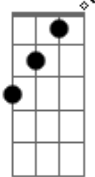

# Japanese Breakfast - Be Sweet

tom:

Intro: **Dm7** **F** **Bb7M** **C** **Dm**

[Primeira Parte]

**Dm7**  
Tell the men I'm coming  
**Dm7** **F**  
Tell them count the days  
**F** **Bb7M** **C** **Dm7**  
I can feel the night passing by like a mistake waiting for me

[Refrão]

**C** **Dm7**  
Be sweet to me baby  
**Dm7** **Bb7M** **C**  
I want to believe in you I want to believe  
**Dm7**  
Be sweet to me baby  
**Dm7** **Bb7M** **Dm7**  
I want to believe in you I want to believe in something

( **Dm** **F** **Bb7M** **C** **Dm7** )

[Segunda Parte]

[Refrão]

**C** **Dm7**  
Be sweet to me baby  
**Dm7** **Bb7M** **C**  
I want to believe in you I want to believe  
**Dm7**  
Be sweet to me baby  
**Dm7** **Bb7M** **C**  
I want to believe in you I want to believe in something  
**Dm7**  
Be sweet to me baby  
**Dm7** **Bb7M** **C**  
I want to believe in you I want to believe  
**Dm7**  
Be sweet to me baby  
**Dm7** **Bb7M** **Dm7**  
I want to believe in you I want to believe in something