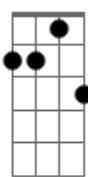

© ukulele-chords.com

F