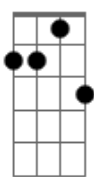

© ukulele-chords.com

F