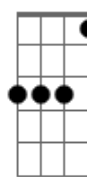

© ukulele-chords.com

G