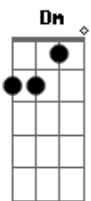

Eu, eu quero me perder, incendiar

C

ah-ah-ah-ah, ah-ah-ah-ah

(C até o fim)

Acordes

© ukulele-chords.com

© ukulele-chords.com

© ukulele-chords.com