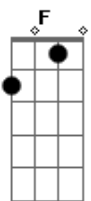

Eu, eu quero me perder, incendiar

C

ah-ah-ah-ah, ah-ah-ah-ah

(C até o fim)

Acordes

© ukulele-chords.com

© ukulele-chords.com

© ukulele-chords.com