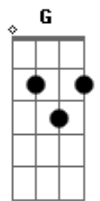

© ukulele-chords.com