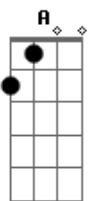

© ukulele-chords.com