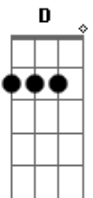

D C G A D C

Looks like everybody in this whole round world

D C G A

Down on me.

(D,C D,C)

Acordes

© ukulele-chords.com

© ukulele-chords.com