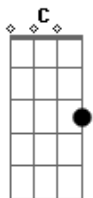

Janis Joplin - Down On Me

Tom: C

(Eddy Head, arr. Janis Joplin)

Acordes:

D C G A

D C G A

Down on me,

D C G A

down on me,

D C G A D C

Looks like everybody in this whole round world

D C G A

They're down on me.

(D,C D,C)

Love in this world is so hard to find

(D,C D,C)

When you've got yours and I got mine.

D

C

G

A

That's why it looks like everybody in this whole round world

D C D C G A

They're down on me.

D C G A

Saying they're down on me,

D C G A

down on me.

D C G A D C

Looks like everybody in this whole round world

D C G A

Down on me.

(D,C D,C)

Acordes

© ukulele-chords.com