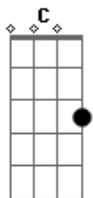

Janis Joplin - Down On Me

Tom: C

(Eddy Head, arr. Janis Joplin)

Acordes:

D C G A

Down on me, D C G A

down on me, D C G A

Looks like everybody in this whole round world D C G A D C

They're down on me. D C G A

Saying they're down on me, D C G A

down on me. D C G A

Looks like everybody in this whole round world D C G A D C

Down on me. D C G A

Down on me.

(D,C D,C)

Acordes

© ukulele-chords.com

© ukulele-chords.com

© ukulele-chords.com

© ukulele-chords.com

When you see a hand that's held out toward you,

(D,C D,C)

Give it some love, some day it may be you.

That's why it looks like everybody in this whole round world D C D C G A