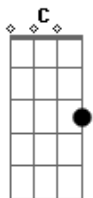

Janis Joplin - Down On Me

Tom: C

(Eddy Head, arr. Janis Joplin)

Acordes:

D C G A

D C G A

Down on me,

D C G A

D C G A D C

Looks like everybody in this whole round world

D C G A

Down on me.

(D,C D,C)

Acordes

© ukulele-chords.com

© ukulele-chords.com