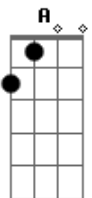

© ukulele-chords.com

When you see a hand that's held out toward you,

(D,C D,C)

Give it some love, some day it may be you.

That's why it looks like everybody in this whole round world

D C D C G A Yeahh!

Lord, they're down on me,

D C G A

down on me, oh!

D C G A D C

Looks like everybody in this whole round world

D C G A

Is down on me.

(D,C D,C)

Believe in your brother, have faith in man,

(D,C D,C)

Help each other, honey, if you can

Because it looks like everybody in this whole round world

D C D C G A

Is down on me

D C G A

I'm saying down on me, oh,

D C G A

down on me, oh!

D C G A D C

It looks like everybody in this whole round world

D C G G D C D

Down on me!!