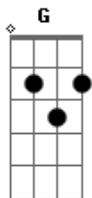

Janis Joplin - Down On Me

Tom: C

(Eddy Head, arr. Janis Joplin)

Acordes:

D C G A

D C G A

Down on me,

D C G A

D C G A D C

Looks like everybody in this whole round world

D C G A

Down on me.

(D,C D,C)

Acordes

© ukulele-chords.com

© ukulele-chords.com