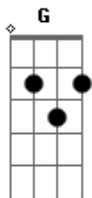

Janis Joplin - Down On Me

Tom: C

(Eddy Head, arr. Janis Joplin)

Acordes:

D C G A

Down on me, D C G A

down on me, D C G A

Looks like everybody in this whole round world D C G A D C

They're down on me. D C G A

Saying they're down on me, D C G A

down on me. D C G A

Looks like everybody in this whole round world D C G A D C

Down on me. D C G A

Down on me.

(D,C D,C)

Acordes

© ukulele-chords.com

© ukulele-chords.com

© ukulele-chords.com

© ukulele-chords.com

When you see a hand that's held out toward you,

(D,C D,C)

Give it some love, some day it may be you.

That's why it looks like everybody in this whole round world D C D C G A