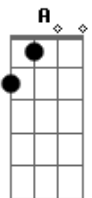

© ukulele-chords.com

When you see a hand that's held out toward you,

(D,C D,C)

Give it some love, some day it may be you.

That's why it looks like everybody in this whole round world D C D C G A

They're down on me Yeahh! D C G A

Lord, they're down on me, D C G A

down on me, oh! D C G A

Looks like everybody in this whole round world D C G A D C

Is down on me. D C G A

Is down on me.

(D,C D,C)

Believe in your brother, have faith in man,

(D,C D,C)

Help each other, honey, if you can

Because it looks like everybody in this whole round world D C D C G A

Is down on me D C G A

I'm saying down on me, oh, D C G A

down on me, oh! D C G A

It looks like everybody in this whole round world D C G A D C

Down on me!! D C G G D C D