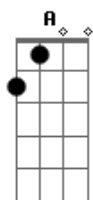

© ukulele-chords.com