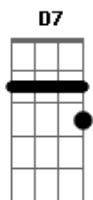

© ukulele-chords.com

© ukulele-chords.com