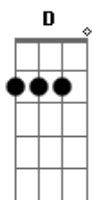

Janis Joplin - Bye, Bye Baby

Tom: D
Intro:

D7

G C Db G F
Bye, bye-bye, baby, bye-bye.

C G
I gotta be seeing you around

C G E
When I change my living standard and I move uptown,

A D G
Bye-bye, baby, bye-bye.

(igual primeiro verso)

So long, my honey, so long.

Too bad you had to drift away

'Cause I could use some company

Right here on this road, on this road I'm on today.

C G
I get the feeling I could chase you clean on in the ball
C G

And wind up staying pull off, put down strung out and stalled.

C G
E
Honey, I ain't got time to wait on you or to fetch your
superball

A D G
I got lots of things I've got to do.

Solo: C G C G E A D G

C G
I know that you got things to do and places to be.

C G
I guess I'll have to find the thing you placed on me.

C G E
I may wind up in the street or sleep beneath a tree,

A D G
Still I guess you know honey I've gotta go.

Bye, bye-bye, baby, bye-bye.

I guess you know you're on your own,

It seems you just got lost somewhere out in the world

And you left me here to face it all alone,

You left me here to face it all alone,

You left me here to face it all alone,

Bye, bye-bye baby, baby bye-bye!

Acordes