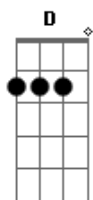

Janis Joplin - Bye, Bye Baby

Tom: D
Intro:

D7

G C Db G F
Bye, bye-bye, baby, bye-bye.

C G
I gotta be seeing you around

C G E
When I change my living standard and I move uptown,

A D G
Bye-bye, baby, bye-bye.

(igual primeiro verso)

So long, my honey, so long.

Too bad you had to drift away

'Cause I could use some company

Right here on this road, on this road I'm on today.

C G
I get the feeling I could chase you clean on in the ball
C G

And wind up staying pull off, put down strung out and stalled.

C G
E
Honey, I ain't got time to wait on you or to fetch your
superball

A D G
I got lots of things I've got to do.

Solo: C G C G E A D G

C G
I know that you got things to do and places to be.

C G
I guess I'll have to find the thing you placed on me.

C G E
I may wind up in the street or sleep beneath a tree,

A D G
Still I guess you know honey I've gotta go.

Bye, bye-bye, baby, bye-bye.

I guess you know you're on your own,

It seems you just got lost somewhere out in the world

And you left me here to face it all alone,

You left me here to face it all alone,

You left me here to face it all alone,

Bye, bye-bye baby, baby bye-bye!

Acordes