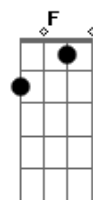

© ukulele-chords.com