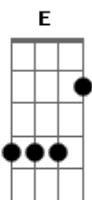

© ukulele-chords.com