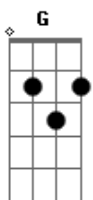

© ukulele-chords.com