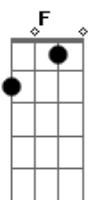

© ukulele-chords.com