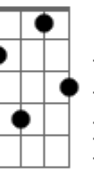

© ukulele-chords.com

F7M