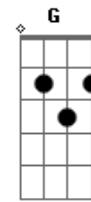

© ukulele-chords.com

© ukulele-chords.com