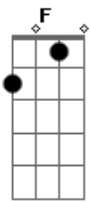

© ukulele-chords.com