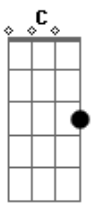

Jane Monheit - Moon River

Tom: C

Intro: C Am F C

C Am F C
Moon River wider than a mile
F C Dm G
I'm crossing you in style someday
C Em F Em
Oh, dream maker, you heartbreaker
Am D Em F G
Wherever you're going I'm going your way
C Am F C
Two drifters off to see the world
F C Dm G
There's such a lot of world to see
C Am F C
We're after the samerainbows end

F C
And waiting round the bend
F C Am F G C
My huckleberry friend Moon River and me
Solo: (C Am F C F C Dm G C Em F Em Am D Em F G)
C Am F C
Two drifters off to see the world
F C Dm G
There's such a lot of world to see
C Am F C
We're aft er the samerainbows end
F C
And waiting round the bend
F C Am F G C
My huckleberry friend Moon River and me

Acordes

© ukulele-chords.com