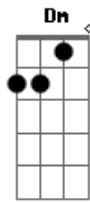

© ukulele-chords.com