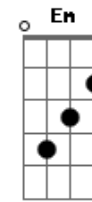

© ukulele-chords.com