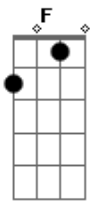

© ukulele-chords.com