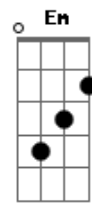

© ukulele-chords.com