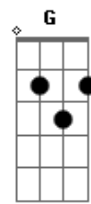

© ukulele-chords.com