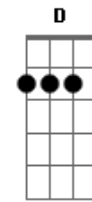

© ukulele-chords.com