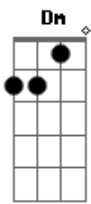

© ukulele-chords.com