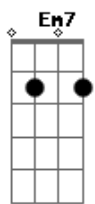

© ukulele-chords.com