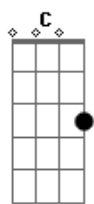

© ukulele-chords.com