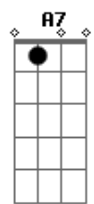

© ukulele-chords.com