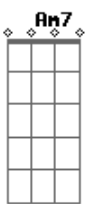

© ukulele-chords.com