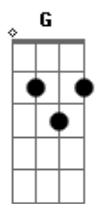

Jane Monheit - Look For The Silver Lining

Tom: G

Intro: G G E7 Bm7 Am7 Cdim D7

G G Em7 B7 C C D7
Please don't be offended if I preach to you a while
G G E7 Bm7 Am7 Cdim D7
Tears that are out of place in eyes that were meant to smile
G G Em7 B7 C C A7
There's a way to make your very biggest trouble small
G G A7 Edim D Am7 D7
Here's the happy secret of it all
G Bm7 Am7 D7 G Am7 G
Look for the silver lining
D7 G Bm7 C D7 G Am7 G

Whene'er a cloud ap - pears in the blue
G7 Am7 D7 Bm7 G G Em7
Remember somewhere the sun is shining
C C Am7
And so the right thing to do
D Am7 D7
Is make it shine for you
G Bm7 Am7 D7 G Am7 G
A heart full of joy and gladness
D7 G Bm7 G7 Fdim C C A7
Will always banish sadness and strife
Cdim C Cdim D7 Bm E7
So always look for the silver lining
Edim C C Am7 D7 G
And try to find the sunny side of life

Acordes

© ukulele-chords.com