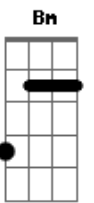

© ukulele-chords.com