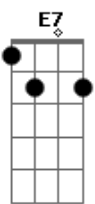

© ukulele-chords.com