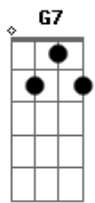

© ukulele-chords.com