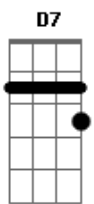

© ukulele-chords.com