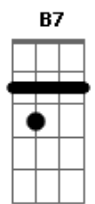

© ukulele-chords.com