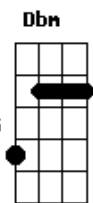

© ukulele-chords.com