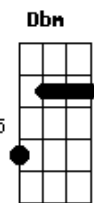

© ukulele-chords.com