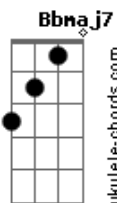

© ukulele-chords.com