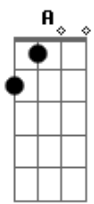

© ukulele-chords.com