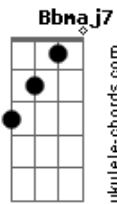

© ukulele-chords.com