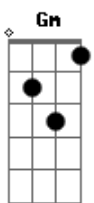

© ukulele-chords.com