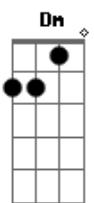

© ukulele-chords.com