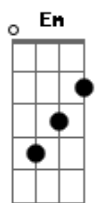

Jamiroquai - Tallulah

tom:
Dm
She's gone away Dm Gm
Flying out on a jet plane Em A7 Em A7
Told me, she won't be back again Dm Gm
And Talullah is her name Em A7 Em A7
Well, I got this thing, girl Dm Gm
I wanted to say to you Em A7 Em A7
Talullah, I'm still missing you Dm
Baby, can't you stop that plane Gm
Turn it around, I still love you, baby Em A7 Em A7
Tell the captain I'm to blame Dm Gm
There's ink stained with tears Em A7 Em A7
All these letters from my heavy heart Dm Gm
This is what I always feared Em A7 Em A7
Sparks would fly and we would break apart Dm
But I've got this thing Gm
Girl I wanted to say to you Em A7
Talullah I'm still missing you Em A7
I miss you so Dm
Baby can you stop that plane
Turn it around Gm
I still love you babe Em A7

Tell the captain that I'm to blame Em A7
I'm to blame Dm
You've gotta stop that plane Gm Em A7
Turn it around, turn it around Em
You gotta stop A7 Dm
You gotta stop it now and turn it around
You're my magic star Gm
Don't you fly too far from me Em A7
From me, from me Em A7
Can't you see Bb7M
There's a hole in my soul Gm
And I'm losing control A
And it's not too late A
For you to be my magic star A A
Come and see me baby Bb7M
So solitaire Gm
I think of your midnight hair A
And it's still the same A A
Cos you're on my brain A
Gotta stop that plane
Come and see me baby
[Final] Dm Gm Em
A7 Em A7

Acordes

© ukulele-chords.com