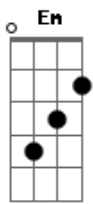

Jamiroquai - Tallulah

tom:
Dm
She's gone away Dm Gm
Flying out on a jet plane Em A7 Em A7
Told me, she won't be back again Dm Gm
And Talullah is her name Em A7 Em A7
Well, I got this thing, girl Dm Gm
I wanted to say to you Em A7 Em A7
Talullah, I'm still missing you Dm
Baby, can't you stop that plane Gm
Turn it around, I still love you, baby Em A7 Em A7
Tell the captain I'm to blame Dm Gm
There's ink stained with tears Em A7 Em A7
All these letters from my heavy heart Dm Gm
This is what I always feared Em A7 Em A7
Sparks would fly and we would break apart Dm
But I've got this thing Gm
Girl I wanted to say to you Em A7
Talullah I'm still missing you Em A7
I miss you so Dm
Baby can you stop that plane
Turn it around Gm
I still love you babe Em A7

Tell the captain that I'm to blame Em A7
I'm to blame Dm
You've gotta stop that plane Gm Em A7
Turn it around, turn it around Em
You gotta stop A7 Dm
You gotta stop it now and turn it around
You're my magic star Gm
Don't you fly too far from me Em A7
From me, from me Em A7
Can't you see Bb7M
There's a hole in my soul Gm
And I'm losing control A
And it's not too late A
For you to be my magic star A A
Come and see me baby Bb7M
So solitaire Gm
I think of your midnight hair A
And it's still the same A A
Cos you're on my brain A
Gotta stop that plane
Come and see me baby
[Final] Dm Gm Em
A7 Em A7

Acordes

© ukulele-chords.com