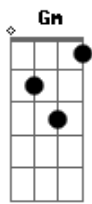

© ukulele-chords.com