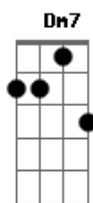

© ukulele-chords.com