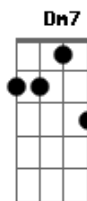

© ukulele-chords.com