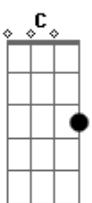

© ukulele-chords.com