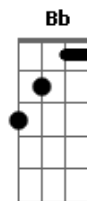

© ukulele-chords.com