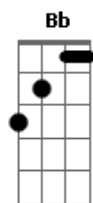

© ukulele-chords.com