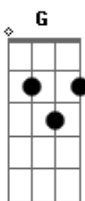

F C
While your talkin to me
F F C
With blood on your hands
F F C
Your tired of being a stranger
Dm G
Tied up in his plans
F F C
You'll cry for-ever
F F C
And all you want to know
F F C
Is how you ever got here
Dm G
And why aint he lovin you

(Chorus)

C F
I hope you just don't stop prayin
G
When the waters fall
C
cause standin in the rain
F Dm7 G
It's gonna leave you dry
Am F
People say your loves pure
G
One of a kind
C
cause standin in the rain
F Dm7 G
It's gonna leave you dry

F F C x3 Dm G
People say no

F F C
We all fall sometimes
F F C
It burns sometimes
F F C
Get cut wide open
Dm G
Thought You'd learn by now
F F C
So why you wanna do this
F F C
So why you wanna fall
F F C
Why you keep pretendin
Dm G

Make sense of it all

C F
I hope you just don't stop prayin
G
When the waters fall
C
cause standin in the rain
F Dm7 G
It's gonna leave you dry
Am F G
So stand up and feel the light
C
Don't you wanna see
F Dm7 G
All that you've got inside
Am F
Oh yeah your loves pure
G
One of a kind
C
cause standin in the rain
F Dm7 G
It's gonna leave you dry

Bridge

Dm C
So take the chains of you world
Bb
Cause they aint gonna do you hurt
Dm C
Take the light from you heart

Bb A G F (Barre these 2 chords)
Open it cause it aint hard, it aint hard...

C F
I hope you just don't stop prayin
G
When the waters fall
C
cause standin in the rain
F Dm7 G
It's gonna leave you dry
Am F G
So stand up and feel the light
C
Don't you wanna see
F Dm7 G
All that you've got inside
Am F
Oh yeah your loves pure
G
One of a kind
C
cause standin in the rain
F Dm7 G
It's gonna leave you dry

Acordes