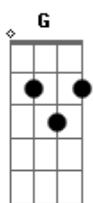

F C
While your talkin to me
F F C
With blood on your hands
F F C
Your tired of being a stranger
Dm G
Tied up in his plans
F F C
You'll cry for-ever
F F C
And all you want to know
F F C
Is how you ever got here
Dm G
And why aint he lovin you

(Chorus)

C F
I hope you just don't stop prayin
G
When the waters fall
C
cause standin in the rain
F Dm7 G
It's gonna leave you dry
Am F
People say your loves pure
G
One of a kind
C
cause standin in the rain
F Dm7 G
It's gonna leave you dry

F F C x3 Dm G
People say no

F F C
We all fall sometimes
F F C
It burns sometimes
F F C
Get cut wide open
Dm G
Thought You'd learn by now
F F C
So why you wanna do this
F F C
So why you wanna fall
F F C
Why you keep pretendin
Dm G

Make sense of it all

C F
I hope you just don't stop prayin
G
When the waters fall
C
cause standin in the rain
F Dm7 G
It's gonna leave you dry
Am F G
So stand up and feel the light
C
Don't you wanna see
F Dm7 G
All that you've got inside
Am F
Oh yeah your loves pure
G
One of a kind
C
cause standin in the rain
F Dm7 G
It's gonna leave you dry

Bridge

Dm C
So take the chains of you world
Bb
Cause they aint gonna do you hurt
Dm C
Take the light from you heart

Bb A G F (Barre these
2 chords)
Open it cause it aint hard, it aint hard...

C F
I hope you just don't stop prayin
G
When the waters fall
C
cause standin in the rain
F Dm7 G
It's gonna leave you dry
Am F G
So stand up and feel the light
C
Don't you wanna see
F Dm7 G
All that you've got inside
Am F
Oh yeah your loves pure
G
One of a kind
C
cause standin in the rain
F Dm7 G
It's gonna leave you dry

Acordes

© ukulele-chords.com