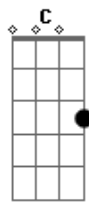

© ukulele-chords.com