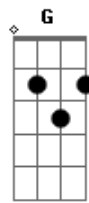

© ukulele-chords.com