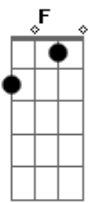

© ukulele-chords.com