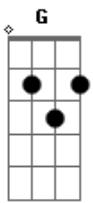

© ukulele-chords.com