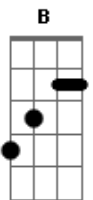

G D
I've had a long day I just wanna relax
Em C
Don't have time for my friends, no time to chit-chat
G D
Problems at my job, wonderin' what to do
Em C
I know I should be working but I'm thinking of You and

Am
Just when I feel this crazy world is gonna bring me down
C D
That's when Your smile comes around

G D
Oo, I love the way You hold me, by my side You'll always be
Em C
You take each and everyday, make it special in some way
G D
I love the way you hold me, in Your arms I'll always be
Em C
You take each and everyday, make it special in some way
Am
I love You more than the words in my brain can express
C D
I can't imagine even loving You less
G
Lord, I love the way You hold me

D Em
Whoa whoa
C G D Em C
Oh whoa, I love the way You hold me.. Whoa whoa
G D
Well Ya, took my day and You flipped it around
Em C
Calmed the title wave and put my feet on the ground
G D
Forever in my heart, always on my mind
Em C
It's crazy how I think about You all of the time
Am
And just when I think I'm bout to figure You out
C D
You make me wanna sing and shout

G D
I love the way You hold me, by my side You'll always be
Em C
You take each and everyday, make it special in some way
G D
I love the way you hold me, in Your arms I'll always be
Em C
You take each and everyday, make it special in some way
Am
I love You more than the words in my brain can express
C D
I can't imagine even loving You less
G
Lord, I love the way You hold me
D Em
Whoa whoa
C G D Em C
Oh whoa, I love the way You hold me.. Whoa whoa

Acordes

© ukulele-chords.com