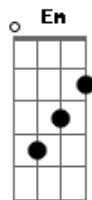

Jamie Grace - Hold Me

Tom: B

(com acordes na forma de G)

Capostrate na 4ª casa

G D
(I love, I love, I love, I love the way you hold me)
Em C
I love, I love, I love, I love the way you hold me

G D
I've had a long day I just wanna relax
Em C
Don't have time for my friends, no time to chit-chat
G D
Problems at my job, wonderin' what to do
Em C
I know I should be working but I'm thinking of You and

G D
I love the way You hold me, by my side You'll always be
Em C
You take each and everyday, make it special in some way
G D
I love the way you hold me, in Your arms I'll always be
Em C
You take each and everyday, make it special in some way
Am
I love You more than the words in my brain can express
C D
I can't imagine even loving You less

G
Lord, I love the way You hold me
D Em
Whoa whoa
C G D Em C
Oh whoa, I love the way You hold me.. Whoa whoa

Acordes

© ukulele-chords.com

© ukulele-chords.com

© ukulele-chords.com

© ukulele-chords.com

© ukulele-chords.com