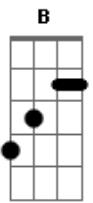

G D
I've had a long day I just wanna relax
Em C
Don't have time for my friends, no time to chit-chat
G D
Problems at my job, wonderin' what to do
Em C
I know I should be working but I'm thinking of You and

Am
Just when I feel this crazy world is gonna bring me down
C D
That's when Your smile comes around

G D
Oo, I love the way You hold me, by my side You'll always be
Em C
You take each and everyday, make it special in some way
G D
I love the way you hold me, in Your arms I'll always be
Em C
You take each and everyday, make it special in some way
Am
I love You more than the words in my brain can express
C D
I can't imagine even loving You less
G
Lord, I love the way You hold me

D Em
Whoa whoa
C G D Em C
Oh whoa, I love the way You hold me.. Whoa whoa
G D
Well Ya, took my day and You flipped it around
Em C
Calmed the title wave and put my feet on the ground
G D
Forever in my heart, always on my mind
Em C
It's crazy how I think about You all of the time
Am
And just when I think I'm bout to figure You out
C D
You make me wanna sing and shout

G D
I love the way You hold me, by my side You'll always be
Em C
You take each and everyday, make it special in some way
G D
I love the way you hold me, in Your arms I'll always be
Em C
You take each and everyday, make it special in some way
Am
I love You more than the words in my brain can express
C D
I can't imagine even loving You less

G
Lord, I love the way You hold me
D Em
Whoa whoa
C G D Em C
Oh whoa, I love the way You hold me.. Whoa whoa

Acordes

© ukulele-chords.com