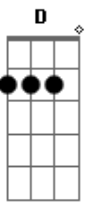

G D
I love the way You hold me, by my side You'll always be
Em C
You take each and everyday, make it special in some way
G D
I love the way you hold me, in Your arms I'll always be
Em C
You take each and everyday, make it special in some way
Am
I love You more than the words in my brain can express
C D
I can't imagine even loving You less

G
Lord, I love the way You hold me
D Em
Whoa whoa
C G D Em C
Oh whoa, I love the way You hold me.. Whoa whoa

Acordes

© ukulele-chords.com

© ukulele-chords.com

© ukulele-chords.com

© ukulele-chords.com

© ukulele-chords.com