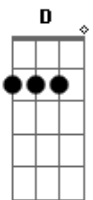

G D
I love the way You hold me, by my side You'll always be
Em C
You take each and everyday, make it special in some way
G D
I love the way you hold me, in Your arms I'll always be
Em C
You take each and everyday, make it special in some way
Am
I love You more than the words in my brain can express
C D
I can't imagine even loving You less

G
Lord, I love the way You hold me
D Em
Whoa whoa
C G D Em C
Oh whoa, I love the way You hold me.. Whoa whoa

Acordes

© ukulele-chords.com

© ukulele-chords.com

© ukulele-chords.com

© ukulele-chords.com

© ukulele-chords.com