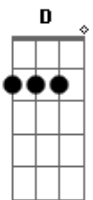

© ukulele-chords.com