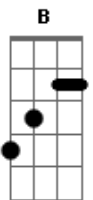

G D
I've had a long day I just wanna relax
Em C
Don't have time for my friends, no time to chit-chat
G D
Problems at my job, wonderin' what to do
Em C
I know I should be working but I'm thinking of You and

Am
Just when I feel this crazy world is gonna bring me down
C D
That's when Your smile comes around

G D
Oo, I love the way You hold me, by my side You'll always be
Em C
You take each and everyday, make it special in some way
G D
I love the way you hold me, in Your arms I'll always be
Em C
You take each and everyday, make it special in some way
Am
I love You more than the words in my brain can express
C D
I can't imagine even loving You less
G
Lord, I love the way You hold me

D Em
Whoa whoa
C G D Em C
Oh whoa, I love the way You hold me.. Whoa whoa
G D
Well Ya, took my day and You flipped it around
Em C
Calmed the title wave and put my feet on the ground
G D
Forever in my heart, always on my mind
Em C
It's crazy how I think about You all of the time
Am
And just when I think I'm bout to figure You out
C D
You make me wanna sing and shout

G D
I love the way You hold me, by my side You'll always be
Em C
You take each and everyday, make it special in some way
G D
I love the way you hold me, in Your arms I'll always be
Em C
You take each and everyday, make it special in some way
Am
I love You more than the words in my brain can express
C D
I can't imagine even loving You less

G
Lord, I love the way You hold me
D Em
Whoa whoa
C G D Em C
Oh whoa, I love the way You hold me.. Whoa whoa

Acordes

© ukulele-chords.com