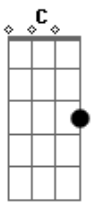

Jamie Grace - Hold Me

Tom: B

(com acordes na forma de G)

Capostrate na 4ª casa

G D
(I love, I love, I love, I love the way you hold me)
Em C
I love, I love, I love, I love the way you hold me

G D
I've had a long day I just wanna relax
Em C
Don't have time for my friends, no time to chit-chat
G D
Problems at my job, wonderin' what to do
Em C
I know I should be working but I'm thinking of You and

G D
I love the way You hold me, by my side You'll always be
Em C
You take each and everyday, make it special in some way
G D
I love the way you hold me, in Your arms I'll always be
Em C
You take each and everyday, make it special in some way
Am
I love You more than the words in my brain can express
C D
I can't imagine even loving You less

G
Lord, I love the way You hold me
D Em
Whoa whoa
C G D Em C
Oh whoa, I love the way You hold me.. Whoa whoa

Acordes

© ukulele-chords.com

© ukulele-chords.com

© ukulele-chords.com

© ukulele-chords.com

© ukulele-chords.com