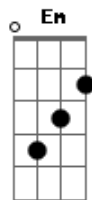

© ukulele-chords.com