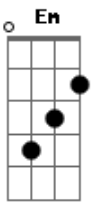

Jamie Grace - Hold Me

Tom: B

(com acordes na forma de G)

Capostrate na 4ª casa

G D
(I love, I love, I love, I love the way you hold me)
Em C
I love, I love, I love, I love the way you hold me

G D
I've had a long day I just wanna relax
Em C
Don't have time for my friends, no time to chit-chat
G D
Problems at my job, wonderin' what to do
Em C
I know I should be working but I'm thinking of You and

G D
I love the way You hold me, by my side You'll always be
Em C
You take each and everyday, make it special in some way
G D
I love the way you hold me, in Your arms I'll always be
Em C
You take each and everyday, make it special in some way
Am
I love You more than the words in my brain can express
C D
I can't imagine even loving You less

G
Lord, I love the way You hold me
D Em
Whoa whoa
C G D Em C
Oh whoa, I love the way You hold me.. Whoa whoa

Acordes

© ukulele-chords.com

© ukulele-chords.com

© ukulele-chords.com

© ukulele-chords.com

© ukulele-chords.com