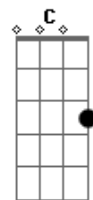

Jamie Grace - Hold Me

Tom: B

(com acordes na forma de G)

Capostrate na 4ª casa

G D
(I love, I love, I love, I love the way you hold me)
Em C
I love, I love, I love, I love the way you hold me

G D
I've had a long day I just wanna relax
Em C
Don't have time for my friends, no time to chit-chat
G D
Problems at my job, wonderin' what to do
Em C
I know I should be working but I'm thinking of You and

G D
I love the way You hold me, by my side You'll always be
Em C
You take each and everyday, make it special in some way
G D
I love the way you hold me, in Your arms I'll always be
Em C
You take each and everyday, make it special in some way
Am
I love You more than the words in my brain can express
C D
I can't imagine even loving You less

G
Lord, I love the way You hold me
D Em
Whoa whoa
C G D Em C
Oh whoa, I love the way You hold me.. Whoa whoa

Acordes

© ukulele-chords.com

© ukulele-chords.com

© ukulele-chords.com

© ukulele-chords.com

© ukulele-chords.com