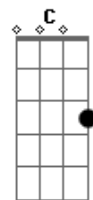

© ukulele-chords.com