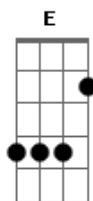

Jamie Cullum - London Skies

Tom: B
 Intro: B (riff 1) Gb Abm Gb Ab (2x)

B (riff 1)
 Paint a picture

Clear cut and pale on a cold winters day
 B (riff 1)
 Abm Gb Abm
 Shapes and cool light wonder the streets like an army of strays

E
 On a cold winters day

Db B Db B
 Will you let me romanticize
 Db B Abm Gb
 The beauty in our London skies
 Db B Db B
 You know the sunlight always shines
 Db B Abm Gb (riff 2)
 Behind the clouds of London skies

Ab G Gb
 Nothing is certain except everything you know can change
 Ab G
 Worship the sun but now
 Gb
 Can you fall for the rain

Db B Db B
 Will you let me romanticize
 Db B Abm Gb
 The beauty in our London skies
 Db B Db B
 You know the sunlight always shines
 Db B Abm Gb (riff 2)
 Behind the clouds of London skies

B (riff 1) Gb Abm Gb Abm Gb Abm Gb Abm

Riff 1:
 Riff 2:

Acordes

© ukulele-chords.com

© ukulele-chords.com

© ukulele-chords.com

© ukulele-chords.com

© ukulele-chords.com