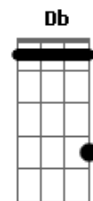

Jamie Cullum - London Skies

Tom: B
 Intro: B (riff 1) Gb Abm Gb Ab (2x)

B (riff 1)
 Paint a picture

Clear cut and pale on a cold winters day
 B (riff 1)
 Abm Gb Abm
 Shapes and cool light wonder the streets like an army of strays

B (riff 1) Gb Abm Gb Abm Gb Abm Gb Abm

Riff 1:
 Riff 2:

Acordes

© ukulele-chords.com

© ukulele-chords.com

© ukulele-chords.com

© ukulele-chords.com

© ukulele-chords.com