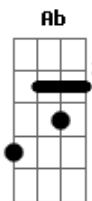

Jamie Cullum - London Skies

Tom: B
 Intro: B (riff 1) Gb Abm Gb Ab (2x)

B (riff 1)
 Paint a picture

Clear cut and pale on a cold winters day
 B (riff 1)
 Abm Gb Abm
 Shapes and cool light wonder the streets like an army of strays

B (riff 1) Gb Abm Gb Abm Gb Abm Gb Abm

Riff 1:
 Riff 2:

Acordes

© ukulele-chords.com

© ukulele-chords.com

© ukulele-chords.com

© ukulele-chords.com

© ukulele-chords.com