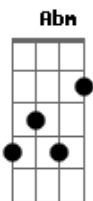

Jamie Cullum - London Skies

Tom: B
 Intro: B (riff 1) Gb Abm Gb Ab (2x)

B (riff 1)
 Paint a picture

Clear cut and pale on a cold winters day
 B (riff 1)
 Abm Gb Abm
 Shapes and cool light wonder the streets like an army of strays

B (riff 1) Gb Abm Gb
 Abm
 Patient moments chill to the bone under infinite grey
 B (riff 1) Gb Abm Gb
 Abm
 Vision hindered mist settling low like a ghostly ballet

E
 On a cold winter's day

Db B Db B
 Will you let me romanticize
 Db B Abm Gb
 The beauty in our London skies
 Db B Db B
 You know the sunlight always shines
 Db B Abm Gb (riff 2)
 Gb Behind the clouds of London skies

Ab G Gb
 Nothing is certain except everything you know can change
 Ab G
 Worship the sun but now
 Gb
 Can you fall for the rain

Db B Db B
 Will you let me romanticize
 Db B Abm Gb
 The beauty in our London skies
 Db B Db B
 You know the sunlight always shines
 Db B Abm Gb (riff 2)
 Behind the clouds of London skies

B (riff 1) Gb Abm Gb Abm Gb Abm Gb Abm

Riff 1:
 Riff 2:

Acordes

© ukulele-chords.com

© ukulele-chords.com

© ukulele-chords.com

© ukulele-chords.com

© ukulele-chords.com