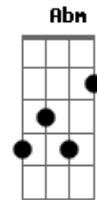

© ukulele-chords.com