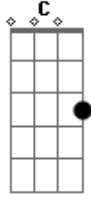

© ukulele-chords.com