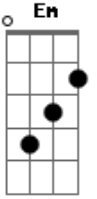

© ukulele-chords.com