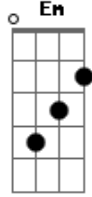

© ukulele-chords.com