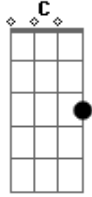

© ukulele-chords.com