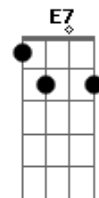

© ukulele-chords.com