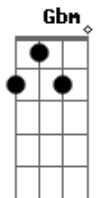

© ukulele-chords.com