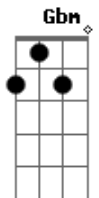

James Taylor - Sweet Baby James

Tom: D

D A G Gbm

There is a young cowboy, he lives on the range,

Bm G D Gbm

His horse and his cattle are his only companions,

Bm G D Gbm

He works in the saddle and he sleeps in the canyons,

Maybe you can believe it, if it helps you to sleep,

But singing works just fine for me.

Refrao

Acordes

© ukulele-chords.com

© ukulele-chords.com

© ukulele-chords.com

© ukulele-chords.com