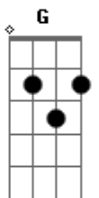

© ukulele-chords.com