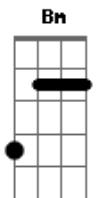

James Taylor - Sweet Baby James

Tom: D

D A G Gbm

There is a young cowboy, he lives on the range,

Bm G D Gbm

His horse and his cattle are his only companions,

Bm G D Gbm

He works in the saddle and he sleeps in the canyons,

Maybe you can believe it, if it helps you to sleep,

But singing works just fine for me.

Refrao

Acordes

© ukulele-chords.com

© ukulele-chords.com

© ukulele-chords.com

© ukulele-chords.com