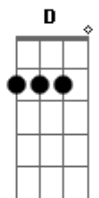

James Taylor - Sweet Baby James

Tom: D

D A G Gbm

There is a young cowboy, he lives on the range,

Bm G D Gbm

His horse and his cattle are his only companions,

Bm G D Gbm

He works in the saddle and he sleeps in the canyons,

G D A Em7 A7

Waiting for summer, his pastures to change.

G A7 D

And as the moon rises he sits by his fire,

Bm G D A

Thinking about women and glasses of beer,

G A7 D

And closing his eyes as the doggies retire,

Bm G D

He sings out a song which is soft but it's clear,

E7 E7 A

As if maybe someone could hear.

Refrao D G A7 D

He says goodnight you moonlight ladies,

Bm G D

Rock-a-bye sweet baby James,

Bm G D

Deep greens and blues are the colors I choose,

E7 A

Won't you let me go down in my dreams,

G A7 D

And rock-a-by sweet baby James.

Well the first of December was covered with snow,

And so was the turnpike from Stockbridge to Boston,

The Birkshires seemed dream-like on account of that frostin',

With ten miles behind me and ten thousand more to go.

There's a song that they sing when they take to the highway,

A song that they sing when they take to the sea,

A song that they sing of their home in the sky,

Maybe you can believe it, if it helps you to sleep,

But singing works just fine for me.

Refrao

Acordes

© ukulele-chords.com