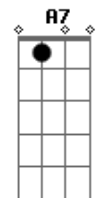

© ukulele-chords.com