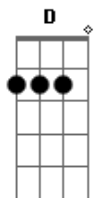

James Taylor - Sweet Baby James

Tom: D

D A G Gbm

There is a young cowboy, he lives on the range,

Bm G D Gbm

His horse and his cattle are his only companions,

Bm G D Gbm

He works in the saddle and he sleeps in the canyons,

G D A Em7 A7

Waiting for summer, his pastures to change.

G A7 D

And as the moon rises he sits by his fire,

Bm G D A

Thinking about women and glasses of beer,

G A7 D

And closing his eyes as the doggies retire,

Bm G D

He sings out a song which is soft but it's clear,

E7 E7 A

As if maybe someone could hear.

Refrao D G A7 D

He says goodnight you moonlight ladies,

Bm G D

Rock-a-bye sweet baby James,

Bm G D

Deep greens and blues are the colors I choose,

E7 A

Won't you let me go down in my dreams,

G A7 D

And rock-a-by sweet baby James.

Well the first of December was covered with snow,
And so was the turnpike from Stockbridge to Boston,
The Birkshires seemed dream-like on account of that
frostin',

With ten miles behind me and ten thousand more to go.

There's a song that they sing when they take to the
highway,

A song that they sing when they take to the sea,

A song that they sing of their home in the sky,

Maybe you can believe it, if it helps you to sleep,

But singing works just fine for me.

Refrao

Acordes

© ukulele-chords.com