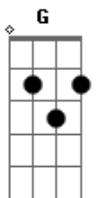

James Taylor - Sweet Baby James

Tom: D

D A G Gbm

There is a young cowboy, he lives on the range,

Bm G D Gbm

His horse and his cattle are his only companions,

Bm G D Gbm

He works in the saddle and he sleeps in the canyons,

Maybe you can believe it, if it helps you to sleep,

But singing works just fine for me.

Refrao

Acordes

© ukulele-chords.com

© ukulele-chords.com

© ukulele-chords.com

© ukulele-chords.com