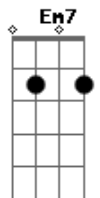

© ukulele-chords.com