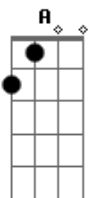

© ukulele-chords.com