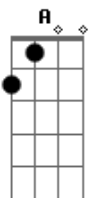

James Taylor - Sweet Baby James

Tom: D

D A G Gbm

There is a young cowboy, he lives on the range,

Bm G D Gbm

His horse and his cattle are his only companions,

Bm G D Gbm

He works in the saddle and he sleeps in the canyons,

Maybe you can believe it, if it helps you to sleep,

But singing works just fine for me.

Refrao

Acordes

© ukulele-chords.com

© ukulele-chords.com

© ukulele-chords.com

© ukulele-chords.com