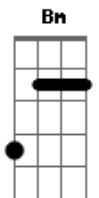

© ukulele-chords.com