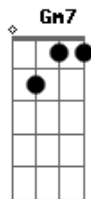

© ukulele-chords.com