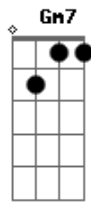

© ukulele-chords.com