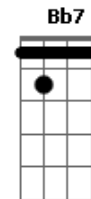

© ukulele-chords.com