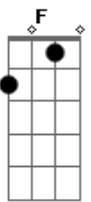

James Taylor - Rain Day Man

Tom: F

Intro: C Gm7

C F C7 F
What good is that happy lie?
C F C7 F C
All you wanted from the start was to cry, girl.
Gm C7 F7 Dm
It looks like another fall.
Gm C7 F7 Dm
Your good friends they don't seem to help at all.
Gm C7 F7 A
You're feeling kind of cold and small,
Gm C7 F7
just look up your rainy day man.
Gm C7 F7 Dm
It does you no good to pretend, a child.
Gm C7 F7 Dm
You've made a hole much too big to mend.
Gm C7 F7 A
And it looks like you lose again, my friend,
Gm C7 F7
Call on your rainy day man.
Dm C Bb7 Am
Now rainy day man, he don't like sunshine,
Dm C
he don't chase rainbows,
Bb7 Am
he don't need good times, no.
Dm C7 Bb7 Am Bb7 Am
Grey days rolling, then you'll see him, empty feeling,
Gm Gm7

now you need him.
Gm C7 F7 Dm
All those noble thoughts, they just don't belong.
Gm C7 F7 Dm
You can't hide the truth with a happy song.
Gm C7 F7 A
And since you knew where you stood all along,
Gm C7 F7
just look up your rainy day man.
Dm C Bb7 Am
Now simple pleasures they all evade you,
Dm C Bb7 Am
store-bought treasures, none can save you.
Dm C Bb7 Am
Look for signs to ease the pain,
Bb7 A Gm Gm7
ask again, go on and pray for rain.
Gm C7 F7 Dm
It looks like another fall.
Gm C7 F7 Dm
Your good friends they don't seem to help at all.
Gm C7 F7 A
when you're feeling kind of cold and small,
Gm C7 F7
just look up your rainy day man,
A Gm C7 F7
all I need to do is look up your rainy day man.
C F C7 F
Now what good is that happy lie
C F C7 F C
When all you wanted from the start was to cry

Acordes

© ukulele-chords.com