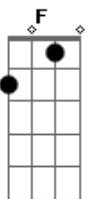

James Taylor - Rain Day Man

Tom: F

Intro: C Gm7

C F C7 F
What good is that happy lie?
C F C7 F C
All you wanted from the start was to cry, girl.
Gm C7 F7 Dm
It looks like another fall.
Gm C7 F7 Dm
Your good friends they don't seem to help at all.
Gm C7 F7 A
You're feeling kind of cold and small,
Gm C7 F7
just look up your rainy day man.
Gm C7 F7 Dm
It does you no good to pretend, a child.
Gm C7 F7 Dm
You've made a hole much too big to mend.
Gm C7 F7 A
And it looks like you lose again, my friend,
Gm C7 F7
Call on your rainy day man.
Dm C Bb7 Am
Now rainy day man, he don't like sunshine,
Dm C
he don't chase rainbows,
Bb7 Am
he don't need good times, no.
Dm C7 Bb7 Am Bb7 Am
Grey days rolling, then you'll see him, empty feeling,
Gm Gm7

now you need him.
Gm C7 F7 Dm
All those noble thoughts, they just don't belong.
Gm C7 F7 Dm
You can't hide the truth with a happy song.
Gm C7 F7 A
And since you knew where you stood all along,
Gm C7 F7
just look up your rainy day man.
Dm C Bb7 Am
Now simple pleasures they all evade you,
Dm C Bb7 Am
store-bought treasures, none can save you.
Dm C Bb7 Am
Look for signs to ease the pain,
Bb7 A Gm Gm7
ask again, go on and pray for rain.
Gm C7 F7 Dm
It looks like another fall.
Gm C7 F7 Dm
Your good friends they don't seem to help at all.
Gm C7 F7 A
when you're feeling kind of cold and small,
Gm C7 F7
just look up your rainy day man,
A Gm C7 F7
all I need to do is look up your rainy day man.
C F C7 F
Now what good is that happy lie
C F C7 F C
When all you wanted from the start was to cry

Acordes

© ukulele-chords.com