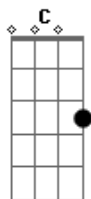

© ukulele-chords.com