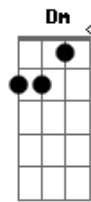

© ukulele-chords.com