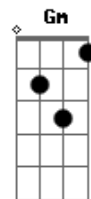

© ukulele-chords.com