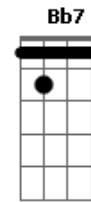

© ukulele-chords.com