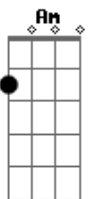

© ukulele-chords.com