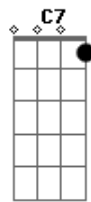

© ukulele-chords.com