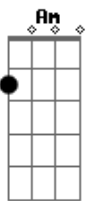

© ukulele-chords.com