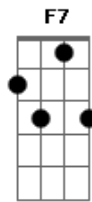

© ukulele-chords.com