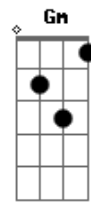

© ukulele-chords.com