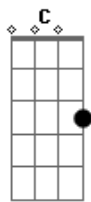

© ukulele-chords.com