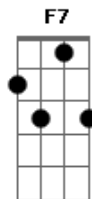

© ukulele-chords.com