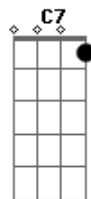

© ukulele-chords.com