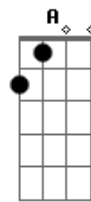

© ukulele-chords.com