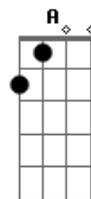

© ukulele-chords.com