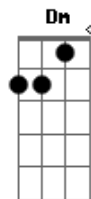

© ukulele-chords.com