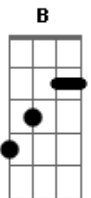

James Taylor - Everyday

Tom: A

(intro) E A B A E A B A

E Dbm Gbm B
Every day it's getting closer
Abm Dbm Gbm B
Going faster than a roller coaster
Abm Dbm Gbm B E A B A
a love like yours would surely come my way

E Dbm Gbm B
Every day seems a little faster
Abm Dbm Gbm B
All my friends they say go on up and ask her
Abm Dbm Gbm B E A B Bm
A love like yours would surely come my way

A
Every day it seems a little stronger
C2 D C2 D
Every day it lasts a little longer
G C G
Come what may do you ever long for
C B7 A
True love from me like I longed for yours baby

E Dbm Gbm B
Every day it's getting closer
Abm Dbm Gbm B
Going faster than a roller coaster
Abm Dbm Gbm B E A B A
A love like yours would surely come my way

B Dbm Dbm A Gbm B7 E

A love like yours would surely come my way

(interlude)

E Dbm Gbm B
Every day

E Dbm Gbm B
Every day

E Dbm Gbm B
Every day

E Gbm Bm
Every day

A
Every day it seems a little stronger
C2 D C2 D
Every day it lasts a little longer
G C G
Come what may do you ever long for
C B7 A
True love from me like I longed for yours baby

E Dbm Gbm B
Every day it's getting closer
Abm Dbm Gbm B
Going faster than a roller coaster
Abm Dbm Gbm B E A B A
A love like yours would surely come my way

E A B A

(interlude)

E Dbm Gbm B
Every day

E Dbm Gbm B
Every day

E Dbm Gbm B
Every day

E Gbm Bm

Acordes

© ukulele-chords.com

© ukulele-chords.com

© ukulele-chords.com

© ukulele-chords.com

© ukulele-chords.com

© ukulele-chords.com

© ukulele-chords.com

© ukulele-chords.com

© ukulele-chords.com

© ukulele-chords.com

© ukulele-chords.com