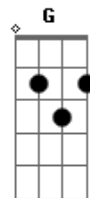

© ukulele-chords.com