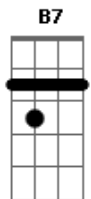

© ukulele-chords.com