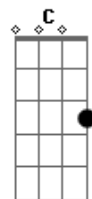

James Taylor - Everyday

Tom: A

(intro) E A B A E A B A

E Dbm Gbm B
Every day it's getting closer
Abm Dbm Gbm B
Going faster than a roller coaster
Abm Dbm Gbm B E A B A
a love like yours would surely come my way

E Dbm Gbm B
Every day seems a little faster
Abm Dbm Gbm B
All my friends they say go on up and ask her
Abm Dbm Gbm B E A B Bm
A love like yours would surely come my way

A
Every day it seems a little stronger
C2 D C2 D
Every day it lasts a little longer
G C G
Come what may do you ever long for
C B7 A
True love from me like I longed for yours baby

E Dbm Gbm B
Every day it's getting closer
Abm Dbm Gbm B
Going faster than a roller coaster
Abm Dbm Gbm B E A B A
A love like yours would surely come my way

B Dbm Dbm A Gbm B7 E

A love like yours would surely come my way

(interlude)

E Dbm Gbm B
Every day

E Dbm Gbm B
Every day

E Dbm Gbm B
Every day

E Gbm Bm
Every day

A
Every day it seems a little stronger
C2 D C2 D
Every day it lasts a little longer
G C G
Come what may do you ever long for
C B7 A
True love from me like I longed for yours baby

E Dbm Gbm B
Every day it's getting closer
Abm Dbm Gbm B
Going faster than a roller coaster
Abm Dbm Gbm B E A B A
A love like yours would surely come my way

E A B A

(interlude)

E Dbm Gbm B
Every day

E Dbm Gbm B
Every day

E Dbm Gbm B
Every day

E Gbm Bm

Acordes

© ukulele-chords.com

© ukulele-chords.com

© ukulele-chords.com

© ukulele-chords.com

© ukulele-chords.com

© ukulele-chords.com

© ukulele-chords.com

© ukulele-chords.com

© ukulele-chords.com

© ukulele-chords.com

© ukulele-chords.com