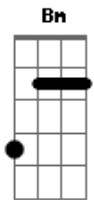

© ukulele-chords.com

© ukulele-chords.com