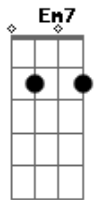

James Taylor - Dont Let Me Be Lonely Tonight

Tom: C

Em7 A7sus4 D7M B7
Do me wrong do me right
Em7 A7sus4 B7
Tell me lies but hold me tight
G7M D Bm E7
Save your goodbyes for the morning light
Em7 A D7M B7
But don't let me be lonely tonight

Em7 A7sus4 D7M B7
Say goodbye and say hello
Em7 A B7
Sure 'nuf good to see you but it's time to go
G7M D Bm E7
Don't say yes but please don't say no
Em7 A D7M
I don't want to be lonely tonight

Bm
Go away then damn ya

E7
Go on and do as you please
Em7 A C G D
Yeah, you ain't gonna see me getting down on my knees
Bm E7
I'm undeceived and your heart's been divided
Em7 A C G
You've been turning my world upside down

Em7 A7sus4 D7M B7
Do me wrong do me right, right now baby
Em7 A B7
Go on and tell me lies but hold me tight
G D Bm E7
Save your goodbyes for the morning light (morning light)
Em7 A7sus4 C
But don't let me be lonely tonight
G D Bm E7
I don't want to be lonely tonight, oh no...
Em7 A7sus4 D7M
I don't want to be lonely tonight.

Acordes

© ukulele-chords.com

© ukulele-chords.com

© ukulele-chords.com

© ukulele-chords.com

© ukulele-chords.com

© ukulele-chords.com

© ukulele-chords.com

© ukulele-chords.com

© ukulele-chords.com

© ukulele-chords.com