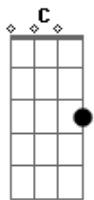

© ukulele-chords.com