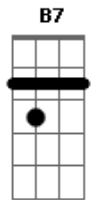

© ukulele-chords.com

© ukulele-chords.com