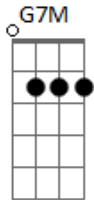

© ukulele-chords.com