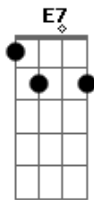

© ukulele-chords.com