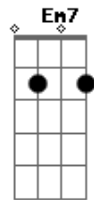

© ukulele-chords.com

© ukulele-chords.com