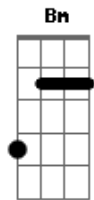

© ukulele-chords.com

© ukulele-chords.com