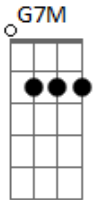

© ukulele-chords.com