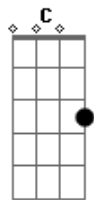

James Taylor - Dont Let Me Be Lonely Tonight

Tom: C

Em7 A7sus4 D7M B7
Do me wrong do me right
Em7 A7sus4 B7
Tell me lies but hold me tight
G7M D Bm E7
Save your goodbyes for the morning light
Em7 A D7M B7
But don't let me be lonely tonight

Em7 A7sus4 D7M B7
Say goodbye and say hello
Em7 A B7
Sure 'nuf good to see you but it's time to go
G7M D Bm E7
Don't say yes but please don't say no
Em7 A D7M
I don't want to be lonely tonight

Bm
Go away then damn ya

E7
Go on and do as you please
Em7 A C G D
Yeah, you ain't gonna see me getting down on my knees
Bm E7
I'm undeceived and your heart's been divided
Em7 A C G
You've been turning my world upside down

Em7 A7sus4 D7M B7
Do me wrong do me right, right now baby
Em7 A B7
Go on and tell me lies but hold me tight
G D Bm E7
Save your goodbyes for the morning light (morning light)
Em7 A7sus4 C
But don't let me be lonely tonight
G D Bm E7
I don't want to be lonely tonight, oh no...
Em7 A7sus4 D7M
I don't want to be lonely tonight.

Acordes

© ukulele-chords.com

© ukulele-chords.com

© ukulele-chords.com

© ukulele-chords.com

© ukulele-chords.com

© ukulele-chords.com

© ukulele-chords.com

© ukulele-chords.com

© ukulele-chords.com

© ukulele-chords.com