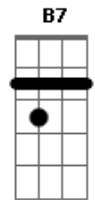

© ukulele-chords.com