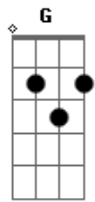

© ukulele-chords.com