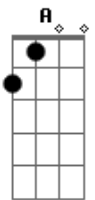

James Taylor - Dont Let Me Be Lonely Tonight

Tom: C

Em7 A7sus4 D7M B7
Do me wrong do me right
Em7 A7sus4 B7
Tell me lies but hold me tight
G7M D Bm E7
Save your goodbyes for the morning light
Em7 A D7M B7
But don't let me be lonely tonight

Em7 A7sus4 D7M B7
Say goodbye and say hello
Em7 A B7
Sure 'nuf good to see you but it's time to go
G7M D Bm E7
Don't say yes but please don't say no
Em7 A D7M
I don't want to be lonely tonight

Bm
Go away then damn ya

E7
Go on and do as you please
Em7 A C G D
Yeah, you ain't gonna see me getting down on my knees
Bm E7
I'm undeceived and your heart's been divided
Em7 A C G
You've been turning my world upside down

Em7 A7sus4 D7M B7
Do me wrong do me right, right now baby
Em7 A B7
Go on and tell me lies but hold me tight
G D Bm E7
Save your goodbyes for the morning light (morning light)
Em7 A7sus4 C
But don't let me be lonely tonight
G D Bm E7
I don't want to be lonely tonight, oh no...
Em7 A7sus4 D7M
I don't want to be lonely tonight.

Acordes

© ukulele-chords.com