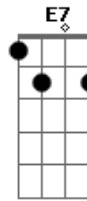

© ukulele-chords.com