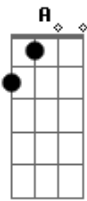

© ukulele-chords.com