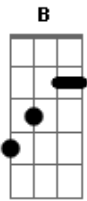

Bm	C	A#o7	A7sus4	A7	Gbm	G
E:	-2-	---	---	---	---	-2-	-3-
B:	-3-	-1-	-2-	-3-	-2-	-2-	-3-
G:	-2-	---	---	---	---	-2-	---
D:	-4-	-2-	-2-	-2-	-2-	-2-	-x-
A:	-2-	-3-	-1-	---	---	-4-	-2-
E:	---	---	---	---	---	-2-	---

D | G G | Em | G |

D G A
In my mind I'm goin' to Carolina
G A Em A
Can't you see the sunshine? Can't you just feel the moonshine?
D A Bm A
Ain't it just like a friend of mine
G A D A7 G A7 D
It hit me from behind. Yes I'm going to Carolina in my mind
D C G A
Karen, she's a silver sun You best walk her way and watch it shinning

Bm Em A
Watch her watch the morning come.
G Bm D A7
A silver tear appearing now, I'm crying
G A7 D A7 Em G D
ain't I? gone to Carolina in my mind.

D C G A
There ain't no doubt in no ones mind that loves the finest thing around
Bm Em A G Bm
Whisper something soft and kind. And hey babe, the sky's on fire
D A7 G A7 D A7 Em G D
Im dying ain't I? gone to Carolina in my mind.

D G A
> In my mind I'm goin to Carolina...

D C G
A
Dark and silent, late last night I think I might have heard the highway calling
Bm Em A
Geese in flight and dogs that bite.
G Bm D A7 G A7
Signs that might be omens say I'm going, going
D A7 Em G D
I'm going to Carolina in my mind.

G A Bm Bm
With a holy host of others standing around me.
Gbm Em G A
Still I'm on the dark side of the moon.
A C G D
And it seems like it goes on like this forever.
D C G Em
You must forgive me
G A7 D A7 Em G D
If I,m up and gone to Carolina in my mind.
D G A
> In my mind I'm going to Carolina...

Acordes