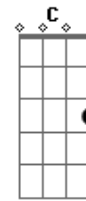

© ukulele-chords.com