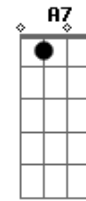

© ukulele-chords.com

© ukulele-chords.com