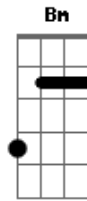

© ukulele-chords.com