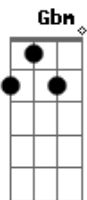

© ukulele-chords.com