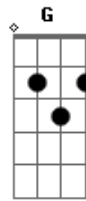

© ukulele-chords.com