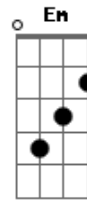

© ukulele-chords.com