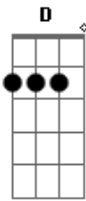

© ukulele-chords.com