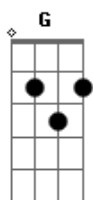

© ukulele-chords.com