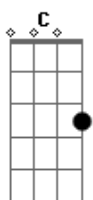

Em

I had to leave

But she wanted me stay

And she ripped up my shirt

And left the marks of her disdain

I couldn't take it no more

I couldn't spend another night alone

I couldn't take it no more

If this is where we ended up

Then I refuse to be so hard on myself this time

If everything I have is gone

Then what is wrong

In spending time with you

I'll keep you warm

You'll hold me tight

This might be our only night

I can't give up

No no no no, oh

Em

I tried to reconcile

But it never made a difference

You could cut the atmosphere with a knife

It was so tense and cold

Com amor à Camila Torrez Zago.

And every time I tried to get little closer to you

You got further and further away from me

Until you faded into the distance

Yes you did

There was nothing I could do

If this is where we ended up

Then I refuse to be so hard on myself this time

If everything I have is gone

Then what is wrong

In spending time with you

I'll keep you warm

When you hold me tight

Coz this might be our only night

This might be the only night

I can't spend another night alone

I can't spend another night alone

If this is where we ended up

Then I refuse to be so hard on myself this time

If everything I have is gone

Then what is wrong

In spending time with you

If this is where we ended up

Then I refuse to be so hard on myself this time

If everything I have is gone

Then what is wrong

In spending time with you

Keep me warm and I hold you tight

Coz this might be our only night

I can't give up

Com amor à Camila Torrez Zago.

Acordes

© ukulele-chords.com