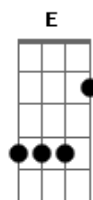

© ukulele-chords.com