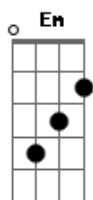

© ukulele-chords.com