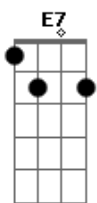

© ukulele-chords.com