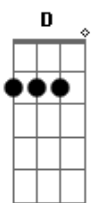

James Iha - Beauty

tom:

Intro: G2 D D Em7 D D

Em7 D G In a minute dear
In a whole second, it'll come clear
Em7 D G D Do you see beauty, do you see love

Em7 D G Right away dear
Em7 D G In a desperate way, no one hears you call
Em7 D G D Do you see beauty, do you see love

Bm Gbm G D Em7 In the morning light you lay by my side
Bm Gbm G D Em7 In the evening it gets so your love begins to shine

D E7 Em7 D World is changing but my love will remain
D E7 G D Do you see beauty, do you see love, do you see anything at all

Bm Gbm G D Em7 And there's a love that never comes back down
Bm Gbm G D Em7 And it feels like something is gonna happen now
D E7 Em7 D World is changing but my love will remain
D E7 G D Do you see beauty, do you see love, do you see anything at all

Em7 D G In a minute dear
Em7 D G

In a whole second, it'll come clear
Em7 D G D Do you see beauty, do you see love
Em7 D G Right away dear
Em7 D G In a desperate way, no one hears you call
Em7 D G Do you see beauty, do you see

A Bm7 A Love it calls your name no matter how you try and
A Bm7 A I can't recall a time when I didn't love you
(G2 D Em7 D)

D E7 Em7 D Do you see beauty, do you see love, do you see anything at all
D E7 In all this time we waste precious time you waste
Em7 D I can't bring it anymore

D E7 Em7 D Do you see beauty, do you see love, do you see anything at all
D E7 In all this time we waste precious time you waste
Em7 D I can't bring it anymore

G D Em7 Love, love, love
G D Em7 Love is what you keep
G D Em7 Love is what you need

[Final] A D

Acordes

© ukulele-chords.com