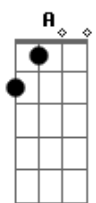

© ukulele-chords.com