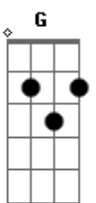

© ukulele-chords.com