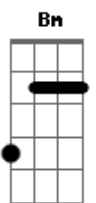

© ukulele-chords.com