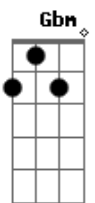

© ukulele-chords.com