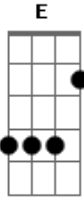

James Brown - Boss

Tom: **F**

THE BOSS

This is a pretty sweet song. In standard tuning.

(2 GUITARS)

1-Main Riffs:

Acordes

© ukulele-chords.com

© ukulele-chords.com

2-Main Riffs:

That's it. Hardest part is just timing.

By Smacky