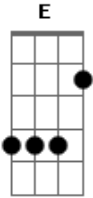

James Brown - Boss

Tom: **F**

THE BOSS

This is a pretty sweet song. In standard tuning.

(2 GUITARS)

1-Main Riffs:

Acordes

2-Main Riffs:

That's it. Hardest part is just timing.

By Smacky