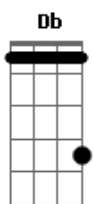

Am Dm G
Now that I've lost everything to you
C F
You say you wanna start something new
Dm E
And it's breakin' my heart you're leavin'

Baby, I'm grievin'
Am Dm G
But if you wanna leave, take good care
C F
I hope you have a lot of nice things to wear
Dm E G C G
But then a lot of nice things turn bad out there

(refrão)
C G F G
Oh, baby, baby, it's a wild world
F C
It's hard to get by just upon a smile
G F G
Oh, baby, baby, it's a wild world
F C Dm E
I'll always remember you like a child, girl

Am Dm G
You know I've seen a lot of what the world can do
C F
And it's breakin' my heart in two
Dm E
Because I never wanna see you a sad girl

Don't be a bad girl
Am Dm G
But if you wanna leave, take good care

C F
I hope you make a lot of nice friends out there
Dm E G C G
But just remember there's a lot of bad and beware

C G F G
Oh, baby, baby, it's a wild world
F C
It's hard to get by just upon a smile
G F G
Oh, baby, baby, it's a wild world
F C Dm E
I'll always remember you like a child, girl

(Am Dm G C F Dm E)

Lalalalalalalalalalaaa...

Baby, I love you
Am Dm G
But if you wanna leave, take good care
C F
I hope you make a lot of nice friends out there
Dm E G C G
But just remember there's a lot of bad and beware

C G F G
Oh, baby, baby, it's a wild world
F C
It's hard to get by just upon a smile
G F G
Oh, baby, baby, it's a wild world
F C Dm E
I'll always remember you like a child, girl

C G F G
Oh, baby, baby, it's a wild world
F C
It's hard to get by just upon a smile
F G
Oh, baby, baby, it's a wild world
F C
I'll always remember you like a child, girl - (2x)

Acordes

© ukulele-chords.com