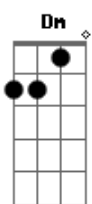

© ukulele-chords.com