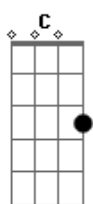

© ukulele-chords.com