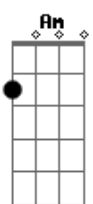

© ukulele-chords.com