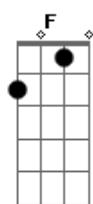

© ukulele-chords.com