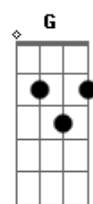

© ukulele-chords.com