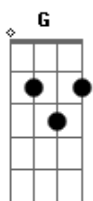

G D D see the liar that burns within my needing

G Bm Em Em how i wish i had chosen darkness from cold

C how i wish i could scream out load

G D D instead ive found no meaning

chorus

=====

G D Em i guess its time i run far, far away. find comfort in pain

C all pleasures the same it just keeps me from trouble

G Bm Em hides my true shape, like dorian gray

C i heard what they say, but im not here for trouble

G D G D its more than just words, its just tears and rain

interlude

=====

G D Em C G D Em C

chorus

=====

G D Em far far away, find comfort in pain

C all pleasures the same it just keeps me from trouble

G D G its more than just words, its just tears and rain

verse 2

=====

G Bm Em how i wish i could walk through the doors of my mind

C G D

hold memory close at hand, help me understand the years

G Bm Em

Em how i wish i could choose between heaven and hell

C G D

D how i wish i could save my sole, im so cold from fear

chorus

=====

G D Em i guess its time i run far, far away. find comfort in pain

C all pleasures the same it just keeps me from trouble

G Bm Em Em hides my true shape, like dorian gray

C i heard what they say, but im not here for trouble

G D Em far far away, find comfort in pain

C all pleasures the same it just keeps me from trouble

G D G D its more than just words, its just tears and rain

interlude

=====

G D Em C G D Em C

chorus

=====

G D Em far far away, find comfort in pain

C all pleasures the same it just keeps me from trouble

G D G its more than just words, its just tears and rain

Acordes

© ukulele-chords.com