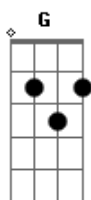

© ukulele-chords.com