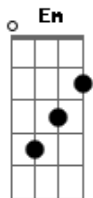

© ukulele-chords.com

© ukulele-chords.com