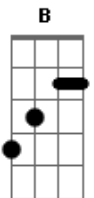

© ukulele-chords.com