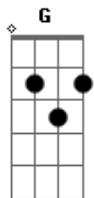

James Blunt - Cry

tom:

Intro: **A**

I have seen **Em** peace, I have seen **Bm** pain
C Resting on the shoulders of your name **D**
Em Do you see the truth
Bm Through all their lies
C Do you see the world through troubled eyes **D**

G And if you want to, talk about it anymore **Bm** **Em**
C Lie here on the floor
G D C G Cry, on my shoulder, I'm a friend

Em I have seen birth, I have seen **Bm** death
C Lived to see a lovers final breath **D**
Em Do you see my guilt
Bm Should I feel fright
C Is the fire of hesitation burning bright **D**

Em I have seen fear, I have seen **Bm** faith
C D Seen the look of anger on your face
G Bm Em And if you want to, talk about what will be
C Come and sit with me

G D C G Cry, on my shoulder, I'm a friend
G Bm Em And if you want to talk about it anymore
C Lie here on the floor

G D C G Cry, on my shoulder, once again
G D C G Cry, on my shoulder, i'm a friend.

Acordes

© ukulele-chords.com

© ukulele-chords.com

© ukulele-chords.com

© ukulele-chords.com

© ukulele-chords.com

© ukulele-chords.com