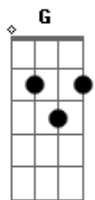

© ukulele-chords.com