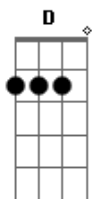

James Blunt - Billy

Tom: D

(com acordes na forma de B)

Capotraste na 3ª casa

Obs. Para facilitar você pode usar um capotraste no terceiro traste.

Usando o capo traste você deve alterar as notas G#m, B,

Gb para Em, G, D respectivamente.

Abm B
Once he was a lover sleeping with another.

Gb
Now he's just known as a cheat.

Abm B
And he wish he'd had a mirror; looked a little clearer.

Gb
Seen into the eyes of the weak.

Chorus

B Abm Gb
Tomorrow comes. Sorrow becomes his soul mate.

B Abm Gb
The damage is done. The prodigal son is too late.

Abm B Gb
Old doors are closed but he's always open,

Abm B Gb
To relive time in his mind.
Oh Billy.

Oh Billy

Acordes

© ukulele-chords.com

© ukulele-chords.com