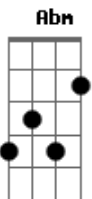

© ukulele-chords.com