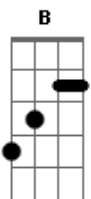

James Blunt - Billy

Tom: D

(com acordes na forma de B)

Capotraste na 3ª casa

Obs. Para facilitar você pode usar um capotraste no terceiro traste.

Usando o capo traste você deve alterar as notas G#m, B,

Gb para Em, G, D respectivamente.

Intro:

x2

Verse 1

Abm B Gb
Billy's leaving today (don't know where he's going).

Abm B Gb
Holds his head in disgrace (he can't escape the truth).

Abm B Gb
He knows the price that he's paid.
He admits that it's too

Abm B
Once he was a lover sleeping with another.

Gb
Now he's just known as a cheat.

Abm B
And he wish he'd had a mirror; looked a little clearer.

Gb
Seen into the eyes of the weak.

Chorus

B Abm Gb
Tomorrow comes. Sorrow becomes his soul mate.

B Abm Gb
The damage is done. The prodigal son is too late.

Abm B Gb
Old doors are closed but he's always open,

Abm B Gb
To relive time in his mind.
Oh Billy.

Oh Billy

Acordes

© ukulele-chords.com

© ukulele-chords.com