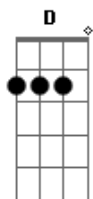

Abm B Gb
Holds his head in disgrace (he can't escape the truth).

Abm B Gb
He knows the price that he's paid.
He admits that it's too

Abm B Gb
Late to admit that he's afraid.

Chorus

B Abm Gb
Tomorrow comes. Sorrow becomes his soul mate.

B Abm Gb
The damage is done. The prodigal son is too late.

Abm B Gb
Old doors are closed but he's always open,

Abm B Gb
To relive time in his mind.
Oh Billy.

X2

Verse 2

Abm B E
Billy's leaving today (don't know where he's going).

Abm B E
He's got lines on his face (they tell the story of his pain).

Abm B Gb
He accepts it's his fate.
He admits it took too

Abm B Gb

Long to admit that he was wrong.

Chorus

B Abm Gb
Tomorrow comes. Sorrow becomes his soul mate.

B Abm Gb
The damage is done. The prodigal son is too late.

Abm B Gb
Old doors are closed but he's always open,

Abm B Gb
To relive time in his mind.
Oh Billy.

x2

Bridge

Abm B
Once he was a lover sleeping with another.

Gb
Now he's just known as a cheat.

Abm B
And he wish he'd had a mirror; looked a little clearer.

Gb
Seen into the eyes of the weak.

Abm B
Once he was a lover sleeping with another.

Gb
Now he's just known as a cheat.

Abm B
And he wish he'd had a mirror; looked a little clearer.

Gb
Seen into the eyes of the weak.

Chorus

B Abm Gb
Tomorrow comes. Sorrow becomes his soul mate.

B Abm Gb
The damage is done. The prodigal son is too late.

Abm B Gb
Old doors are closed but he's always open,

Abm B Gb
To relive time in his mind.
Oh Billy.

Oh Billy

Acordes

© ukulele-chords.com