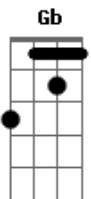

James Blunt - Billy

Tom: D

(com acordes na forma de B)

Capotraste na 3ª casa

Obs. Para facilitar você pode usar um capotraste no terceiro traste.

Usando o capo traste você deve alterar as notas G#m, B,

Gb para Em, G, D respectivamente.

Intro:

x2

Verse 1

Abm B Gb
Billy's leaving today (don't know where he's going).

Abm B Gb
Holds his head in disgrace (he can't escape the truth).

Abm B Gb
He knows the price that he's paid.
He admits that it's too

Abm B
Once he was a lover sleeping with another.

Gb
Now he's just known as a cheat.

Abm B
And he wish he'd had a mirror; looked a little clearer.

Gb
Seen into the eyes of the weak.

Chorus

B Abm Gb
Tomorrow comes. Sorrow becomes his soul mate.

B Abm Gb
The damage is done. The prodigal son is too late.

Abm B Gb
Old doors are closed but he's always open,

Abm B Gb
To relive time in his mind.
Oh Billy.

Oh Billy

Acordes

© ukulele-chords.com

© ukulele-chords.com