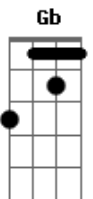

© ukulele-chords.com