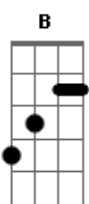

© ukulele-chords.com