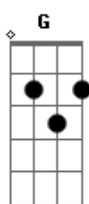

James Bay - Wild Love

Tom: D

Intro: D Bm G G
A Bm G G

Don't know what to say to you now
G A Bm G G

Standing right in front of you
A Bm D

Don't know how to fade in and out
G A Bm D

Don't know how to play it cool
A B

I wanna go where the lights burn low and you're only mine
A G

I wanna give you wild love
A Bm G D

Tried to call you, to feel you close
A Bm

From a runway in Tokyo
A Bm

Let's leave the atmosphere, disappear
G A Bm D

The kind that never slows down
A Bm G Bm

I wanna take you high up
Bm A G

Let our hearts be the only sound
A Bm G Bm

I wanna go where the lights burn low and you're only mine
A G

I wanna give you wild love
A Bm

Give you wild love
E Bm

Wild love
A Bm

Wild love
E Bm

Wild love

Acordes

© ukulele-chords.com

© ukulele-chords.com

© ukulele-chords.com