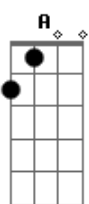

The kind that never slows down
A Bm G Bm

I wanna take you high up
Bm A G

Let our hearts be the only sound
A Bm G Bm

I wanna go where the lights burn low and you're only mine
A G

I wanna give you wild love
A Bm

Give you wild love
E Bm

Wild love
A Bm

Wild love
E Bm

Wild love

Acordes

© ukulele-chords.com

© ukulele-chords.com

© ukulele-chords.com