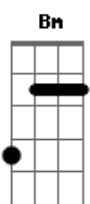

James Bay - Wild Love

Tom: D

Intro: D Bm G G
A Bm G G

Don't know what to say to you now
G A Bm G G

Standing right in front of you
A Bm D

Don't know how to fade in and out
G A Bm D

Don't know how to play it cool
A B

The kind that never slows down
A Bm G Bm

I wanna take you high up
Bm A G

Let our hearts be the only sound
A Bm G Bm

I wanna go where the lights burn low and you're only mine
A G

I wanna give you wild love
A Bm

Give you wild love
E Bm

Wild love
A Bm

Wild love
E Bm

Wild love

Acordes

© ukulele-chords.com

© ukulele-chords.com

© ukulele-chords.com