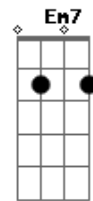

© ukulele-chords.com