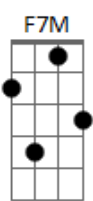

© ukulele-chords.com