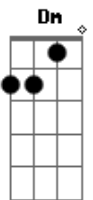

© ukulele-chords.com