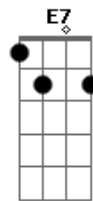

© ukulele-chords.com