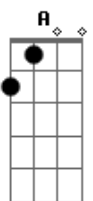

When you looked over your shoulder
E
For a minute, I forget that I'm older
Gbm D
I wanna dance with you right now, oh
A
And you look as beautiful as ever
E
And I swear that everyday you'll get better
F#M D
You make me feel this way somehow

A
I'm so in love with you
E
And I hope you know
Gbm D
Darling your love is more than its worth in gold
A
We've come so far my dear
E
Look how we've grown
Gbm
And I wanna stay with you
D
Until we're grey and old
A E
Just say you won't let go
F#M D
Just say you won't let go

A
I wanna live with you
E
Even when we're ghosts
Gbm
Cause you were always there for me
D
When I needed you most
A
I'm gonna love you till
E
My lungs give out
Gbm
I promise till death we part
D
Like in our vows
A
So I wrote this song for you
E
Now everybody knows
F#M
Cause it's just you and me
D
Until we're grey and old
A E
Just say you won't let go
Gbm D
Just say you won't let go

A E
Just say you won't let go
Gbm D
Oh, just say you won't let go

Acordes

© ukulele-chords.com