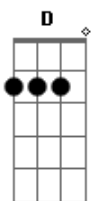

A
I'm so in love with you
E
And I hope you know
Gbm D
Darling your love is more than its worth in gold
A
We've come so far my dear
E
Look how we've grown
Gbm
And I wanna stay with you
D
Until we're grey and old
A E
Just say you won't let go
F#M D
Just say you won't let go

A E
Just say you won't let go
Gbm D
Oh, just say you won't let go

Acordes

© ukulele-chords.com

© ukulele-chords.com

© ukulele-chords.com

© ukulele-chords.com