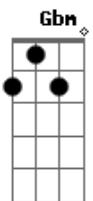

A
I'm so in love with you
E
And I hope you know
Gbm D
Darling your love is more than its worth in gold
A
We've come so far my dear
E
Look how we've grown
Gbm
And I wanna stay with you
D
Until we're grey and old
A E
Just say you won't let go
F#M D
Just say you won't let go

A
I wanna live with you
E
Even when we're ghosts
Gbm
Cause you were always there for me
D
When I needed you most
A
I'm gonna love you till
E
My lungs give out
Gbm
I promise till death we part
D
Like in our vows
A
So I wrote this song for you
E
Now everybody knows
F#M
Cause it's just you and me
D
Until we're grey and old
A E
Just say you won't let go
Gbm D
Just say you won't let go

A E
Just say you won't let go
Gbm D
Oh, just say you won't let go

Acordes

© ukulele-chords.com

© ukulele-chords.com

© ukulele-chords.com

© ukulele-chords.com