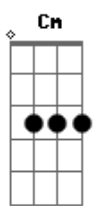

I know I've never been easy, yeah
Bm **A**
I know I can get narcissistic and cruel

And I put myself before you
G
What I'd do to fix everything I've broken
D
I'll do whatever it takes

I'd put my hands in the flames
Bm **G**
I'm not gonna lose you tonight

I'd rather lose my mind
D
You said forever and more

So sick of letting you go
Bm
I'm not gonna lose you tonight
G **D** **Gbm**
I'd rather lose my mind, mind
Bm **G**
My mind tonight

I'd rather lose my mind
D **Gbm**
If it meant that I, Wasn't by your side
B **G**
Till the day I die, I'd rather lose my mind
D **Gbm**
If it meant that I, Wasn't by your side
B **G**
Till the day I die, I'd rather lose my mind
D **Gbm**
If it meant that I, Wasn't by your side
B **G**
Till the day I die, I'd rather lose my mind
D **Gbm**
If it meant that I, Wasn't by your side
B **G**
Till the day I die, I'd rather lose my mind

Acordes

© ukulele-chords.com