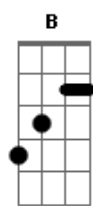

© ukulele-chords.com