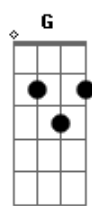

© ukulele-chords.com