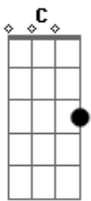

James Arthur - Let Me Love The Lonely

Tom: C

m (forma dos acordes no tom de Am)
Capostrate na 3ª casa

[Primeira Parte]

Am
You laugh at all the jokes
F
Even the ones you know
C **G**
Funny I'm doing that, too
Am
I love the crowded room
F
The one string that's out of tune
C **G**
Trust me, I feel like I do

[Refrão]

F **C**
Let me love the lonely out of you
Am **G**
Let me love the pain you're going through
F **C**
I think I've saved myself by saving you
Am **G**
Let me love the lonely out of you

[Segunda Parte]

Am
Lighthouse without the lights
F
You smile without your eyes
C **G**
I know, coz I do that too
Am
Your own worst enemy

F
You think that no one sees
C **G**
I do, coz I'm like that too

[Refrão]

F **C**
Let me love the lonely out of you
Am **G**
Let me love the pain you're going through
F **C**
I think I've saved myself by saving you
Am **G**
Let me love the lonely out of you

[Ponte]

Bb **F** **Am** **G**
We can light a fire to warm our bones
Bb **F** **C**
This world's much too cold to sleep alone

[Refrão]

F **C**
Let me love the lonely out of you
Am **G**
Let me love the pain you're going through
F **C**
I think I've saved myself by saving you
Am **G**
Let me love the lonely out of you

F **C**
Let me love the lonely out of you
Am **G**
Let me love the pain you're going through
F **C**
I think I've saved myself by saving you
Am **G**
Let me love the lonely out of you

Acordes

© ukulele-chords.com