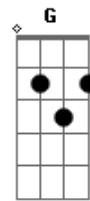

© ukulele-chords.com