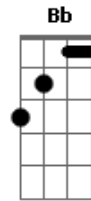

© ukulele-chords.com