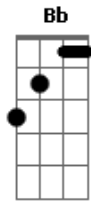

© ukulele-chords.com