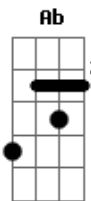

© ukulele-chords.com