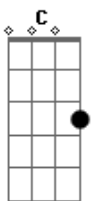

James Arthur - I'll Reach You

Tom: C
Intro: C A Ab G

Verse 1:

G C A Ab
Now we get off the train we take a backwards glance
G C A Ab
Close our eyes and pay a tribute to the memories passed
G C A Ab
I light a cigarette and hope that it will calm me down
G C A Ab
Cause I can't beat the urge to tell you not to leave me now.

Pre-Chorus:

C
I see his cloud of smoke,
G
Why does she not turn around,
C
Why does she not get off'
G C
Is it too late now'

tabrefrão

C
This won't be okay
A
This won't be alright
Ab A
I won't see you tonight, forever, from now on
C
Won't you turn this train around'
A
Please make it stop now,
Ab A
I'm going to run and run until I'll reach you

(refrão)

(C A Ab G) (X2)

Verse 2:

C A Ab
G
We feel so sick that our attempts amount to no avail

C A Ab
G
I should have never put an ending to this fairy-tale

Pre-Chorus:

C
I've wrote a million times
G
But I've had no replies
C
I'll press my nose against the window hoping you'll arrive
G
I don't know how to tell him soon that I won't be alive.

(refrão)

C
I hope she's okay
A
I hope she's alright
Ab A
It'sbeen a long time forever's just too long
C
I'm going to find you
A
And I'll take you home tonight
Ab A
And I'm going to run and run and run and run till I reach you.

(refrão)

Outro:

C A
She's bleeding. Won't someone help us'
Don't you die on me now
Ab A
Oh she's bleeding. Won't someone help us'
A
Don't you die on me now
C
Oh I'm sorry
She's bleeding
A
Don't you die on me now
Ab
Oh she's bleeding. Won't someone help us'
A
Don't you die on me now
C
I'll reach you

Acordes

© ukulele-chords.com