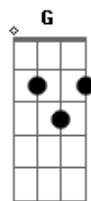

© ukulele-chords.com