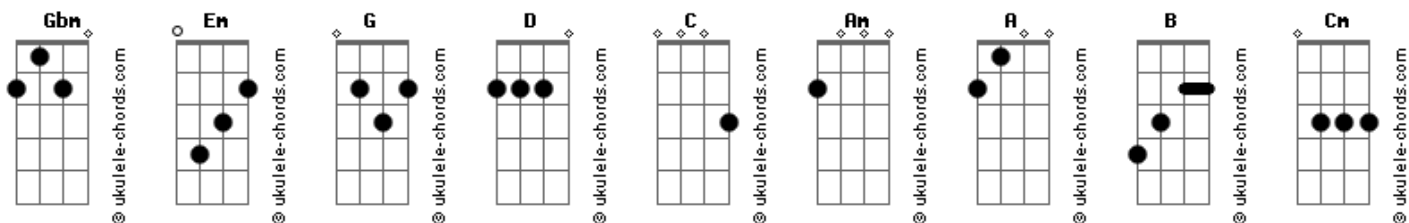

# James Arthur - Cars Outside

tom:  
Capostrate na 2ª casa  
Intro: Em G D C

[Primeira Parte]

Em G D C  
I'm packin' my bags that I didn't unpack the last time  
C D  
I'm sayin' "see you again" so many times it's becomin' my tag line  
Em G D  
But you know the truth, I'd rather hold you than try to catch this flight  
Em G D C  
So many things I'd rather say but for now it's goodbye

[Pré-Refrão]

Am Em D  
You say I'm always leavin'  
Am Am Em D  
You, well you're sleepin' alone, but the  
C A  
The car's outside but I don't wanna go tonight

[Refrão]

G B  
I'm not gettin' in the Addison Lee  
Em C  
Unless you pack your bags, you're comin' with me  
G B Em G  
I'm tired of lovin' from afar, and never being where you are  
C Cm  
Close the windows, lock the doors, don't wanna leave you anymore  
( Em G D C )

## Acordes

Am Em D  
You say I'm always leavin'  
Am Am Em D  
You, when you need me the most, but the  
C A  
The car's outside but I don't wanna go tonight

[Refrão]

G B  
I'm not gettin' in the Addison Lee  
Em C  
Unless you pack your bags, you're comin' with me  
G B Em  
I'm tired of lovin' from afar, and never being where you are  
C  
Close the windows, lock the doors, don't wanna leave you anymore  
G B Em  
Ooh-ooh, ah-ah, ooh-ooh, ah-ah  
C  
Ooh-ooh, aah, don't wanna leave you anymore

[Refrão]

Em G B  
I'm not gettin' in the Addison Lee  
Em C  
Unless you pack your bags, you're comin' with me  
G B Em  
I'm tired of lovin' from afar, and never being where you are  
C  
Close the windows, lock the doors, don't wanna leave you anymore  
G B Em  
Ooh-ooh, ah-ah, ooh-ooh, ah-ah  
C G  
Ooh-ooh, aah, no, I don't wanna leave you anymore  
B  
(Ooh-ooh, ah-ah) I don't wanna leave you  
Em  
(Ooh-ooh, ah-ah) I don't wanna leave you  
C  
(Ooh-ooh, ah-ah) I don't wanna leave you  
Cm G  
Don't wanna leave you anymore