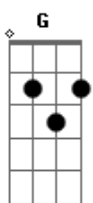

© ukulele-chords.com