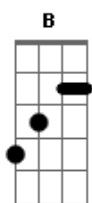

[Pré-Refrão]

Am7 Em D
You say I'm always leavin'
Am7 Am Em D
You, well you're sleepin' alone, but the
C A
The car's outside but I don't wanna go tonight

[Refrão]

G B
I'm not gettin' in the Addison Lee
Em C
Unless you pack your bags, you're comin' with me
G B Em G
I'm tired of lovin' from afar, and never being where you are
C Cm
Close the windows, lock the doors, don't wanna leave you anymore
(Em G D C)

© ukulele-chords.com

© ukulele-chords.com

© ukulele-chords.com

Am7 Em D
You say I'm always leavin'
Am7 Am Em D
You, when you need me the most, but the
C A
The car's outside but I don't wanna go tonight

[Refrão]