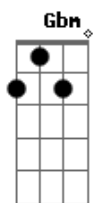

James Arthur - Cars Outside

tom:
Capostrate na 2ª casa
Intro: Em G D C

[Primeira Parte]

Em G D C
I'm packin' my bags that I didn't unpack the last time
C D
I'm sayin' "see you again" so many times it's becomin' my tag line
Em G D
But you know the truth, I'd rather hold you than try to catch this flight
Em G D C
So many things I'd rather say but for now it's goodbye

[Pré-Refrão]

Am7 Em D
You say I'm always leavin'
Am7 Am Em D
You, well you're sleepin' alone, but the
C A
The car's outside but I don't wanna go tonight

[Refrão]

G B
I'm not gettin' in the Addison Lee
Em C
Unless you pack your bags, you're comin' with me
G B Em G
I'm tired of lovin' from afar, and never being where you are
C Cm
Close the windows, lock the doors, don't wanna leave you anymore
(Em G D C)

[Segunda Parte]

Em G D C
I'm starin' at the same four walls in a different hotel
Em G D C
It's an unfamiliar feelin', but I know it so well
Em G D
Oh, but you know the truth, I'd rather hold you than this mobile in my hand
Em G D
C
But I guess it'll do 'cause for you, I would run up my phone bill

[Pré-Refrão]

Acordes

© ukulele-chords.com