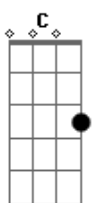

© ukulele-chords.com