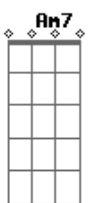

© ukulele-chords.com