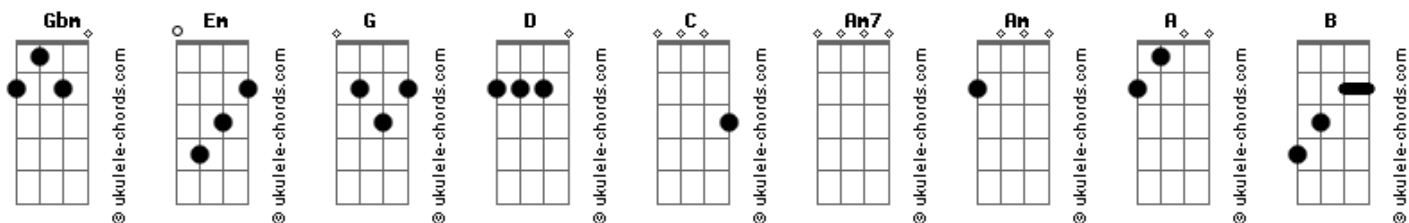

James Arthur - Cars Outside

tom:
Capostrate na 2ª casa
Intro: Em G D C

[Primeira Parte]

Em G D C
I'm packin' my bags that I didn't unpack the last time
C D
I'm sayin' "see you again" so many times it's becomin' my tag line
Em G D
But you know the truth, I'd rather hold you than try to catch this flight
Em G D C
So many things I'd rather say but for now it's goodbye

[Pré-Refrão]

Am7 Em D
You say I'm always leavin'
Am7 Am Em D
You, well you're sleepin' alone, but the
C A
The car's outside but I don't wanna go tonight

[Refrão]

G B
I'm not gettin' in the Addison Lee
Em C
Unless you pack your bags, you're comin' with me
G B Em G
I'm tired of lovin' from afar, and never being where you are
C Cm
Close the windows, lock the doors, don't wanna leave you anymore
(Em G D C)

[Pré-Refrão]

Acordes

Am7 Em D
You say I'm always leavin'
Am7 Am Em D
You, when you need me the most, but the
C A
The car's outside but I don't wanna go tonight

[Refrão]

G B
I'm not gettin' in the Addison Lee
Em C
Unless you pack your bags, you're comin' with me
G B Em
I'm tired of lovin' from afar, and never being where you are
C
Close the windows, lock the doors, don't wanna leave you anymore
G B Em
Ooh-ooh, ah-ah, ooh-ooh, ah-ah
C
Ooh-ooh, aah, don't wanna leave you anymore

[Refrão]

Em G B
I'm not gettin' in the Addison Lee
Em C
Unless you pack your bags, you're comin' with me
G B Em
I'm tired of lovin' from afar, and never being where you are
C
Close the windows, lock the doors, don't wanna leave you anymore
G B Em
Ooh-ooh, ah-ah, ooh-ooh, ah-ah
C G
Ooh-ooh, aah, no, I don't wanna leave you anymore
B
(Ooh-ooh, ah-ah) I don't wanna leave you
Em
(Ooh-ooh, ah-ah) I don't wanna leave you
C
(Ooh-ooh, ah-ah) I don't wanna leave you
Cm G
Don't wanna leave you anymore