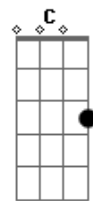

© ukulele-chords.com