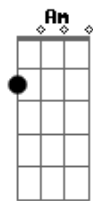

© ukulele-chords.com