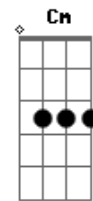

© ukulele-chords.com