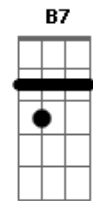

© ukulele-chords.com