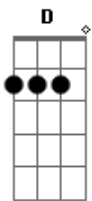

© ukulele-chords.com